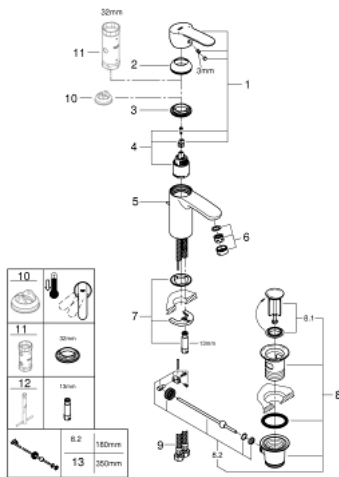

## 33 552 002 EUROSTYLE COSMOPOLITAN SINGLE-LEVER BASIN MIXER S-SIZE

### PRODUCT DESCRIPTION

- Colour: chrome
- single hole installation
- metal lever
- GROHE SilkMove 35 mm ceramic cartridge
- adjustable flow rate limiter
- GROHE LongLife finish
- GROHE FastFixation installation system with centering support
- mousseur
- pop-up waste set 1 1/4"
- flexible connection hoses
- optional temperature limiter ref. no. 46 375
- noise classification 1 in accordance with DIN4109

### SPARE PARTS, July 2018 – now

- 1: Lever (Spare part-nr. 46748000)
- 2: Shield (Spare part-nr. 46492000)
- 3: Screw coupling (Spare part-nr. 46460000)
- 4: Cartridge (Spare part-nr. 46374000)
- 5: Pop-up rod (Spare part-nr. 46739000)
- 6: Mousseur (Spare part-nr. 13929000)
- 7: Shank mounting kit (Spare part-nr. 46671000)
- 8: Pop-up waste set 1 1/4" (Spare part-nr. 28910000)
- 8.1: Plug (Spare part-nr. 07182000)
- 8.2: Eccentric rod (Spare part-nr. 07052000)
- 9: Connection hose (Spare part-nr. 46255000)
- 10: Temperature limiter (Spare part-nr. 46375000)\*
- 11: Socket spanner (Spare part-nr. 19332000)\*
- 12: Mounting wrench (Spare part-nr. 19017000)\*
- 13: Eccentric rod (Spare part-nr. 07341000)\*