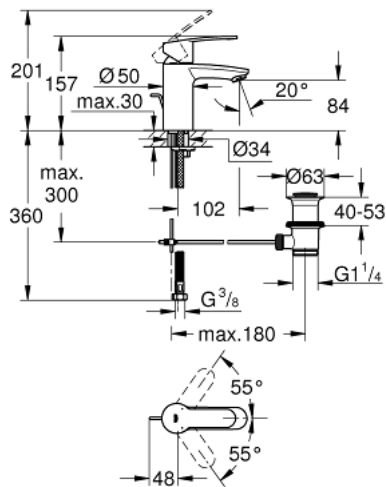

## 33 552 002 EUROSTYLE COSMOPOLITAN SINGLE-LEVER BASIN MIXER S-SIZE

### PRODUCT DESCRIPTION

- Colour: chrome
- single hole installation
- metal lever
- GROHE SilkMove 35 mm ceramic cartridge
- adjustable flow rate limiter
- GROHE LongLife finish
- GROHE FastFixation installation system with centering support
- mousseur
- pop-up waste set 1 1/4"
- flexible connection hoses
- optional temperature limiter ref. no. 46 375
- noise classification 1 in accordance with DIN4109

### SPARE PARTS, July 2018 – now

- 1: Lever (Spare part-nr. 46748000)
- 2: Shield (Spare part-nr. 46492000)
- 3: Screw coupling (Spare part-nr. 46460000)
- 4: Cartridge (Spare part-nr. 46374000)
- 5: Pop-up rod (Spare part-nr. 46739000)
- 6: Mousseur (Spare part-nr. 13929000)
- 7: Shank mounting kit (Spare part-nr. 46671000)
- 8: Pop-up waste set 1 1/4" (Spare part-nr. 28910000)
- 8.1: Plug (Spare part-nr. 07182000)
- 8.2: Eccentric rod (Spare part-nr. 07052000)
- 9: Connection hose (Spare part-nr. 46255000)
- 10: Temperature limiter (Spare part-nr. 46375000)\*
- 11: Socket spanner (Spare part-nr. 19332000)\*
- 12: Mounting wrench (Spare part-nr. 19017000)\*
- 13: Eccentric rod (Spare part-nr. 07341000)\*