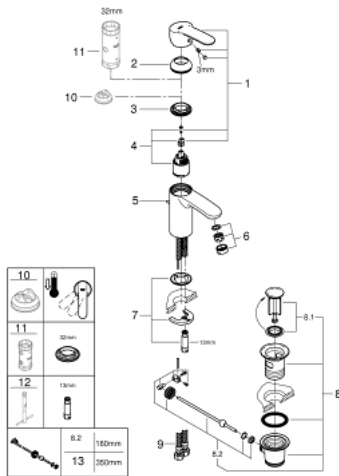

33 552 002 EUROSTYLE COSMOPOLITAN SINGLE-LEVER BASIN MIXER 1/2" S-SIZE

PRODUCT DESCRIPTION

- Colour: chrome
- single hole installation
- metal lever
- GROHE SilkMove 35 mm ceramic cartridge
- adjustable flow rate limiter
- GROHE LongLife finish
- GROHE FastFixation installation system with centering support
- mousseur
- pop-up waste set 1 1/4"
- flexible connection hoses
- optional temperature limiter ref. no. 46 375
- noise classification I in accordance with DIN 4109

33 552 002 EUROSTYLE COSMOPOLITAN SINGLE-LEVER BASIN MIXER 1/2" S-SIZE

SPARE PARTS, 7月 2018 – now

- 1: Lever (Spare part-nr. 46748000)
 - 2: Cap (Spare part-nr. 46492000)
 - 3: Screw coupling (Spare part-nr. 46460000)
 - 4: Cartridge (Spare part-nr. 46374000)
 - 5: Pop-up rod (Spare part-nr. 46739000)
 - 6: Mousseur (Spare part-nr. 13929000)
 - 7: Shank mounting kit (Spare part-nr. 46671000)
 - 8: Waste set 1 1/4" (Spare part-nr. 28910000)
 - 8.1: Plug (Spare part-nr. 07182000)
 - 8.2: Eccentric rod (Spare part-nr. 07052000)
 - 9: Connection hose (Spare part-nr. 46255000)
 - 10: Temperature limiter (Spare part-nr. 46375000)*
 - 11: Socket spanner (Spare part-nr. 19332000)*
 - 12: Mounting wrench (Spare part-nr. 19017000)*
 - 13: Eccentric rod (Spare part-nr. 07341000)*
- * Optional accessories