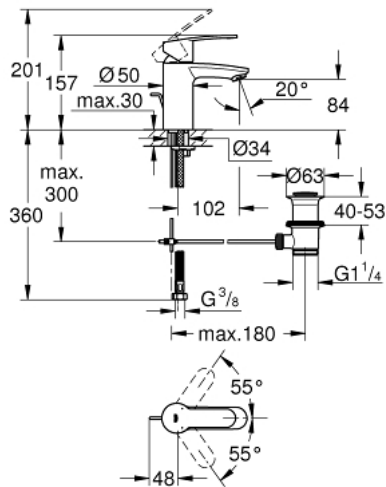

33 552 002 EUROSTYLE COSMOPOLITAN SINGLE-LEVER BASIN MIXER 1/2" S-SIZE

PRODUCT DESCRIPTION

- Colour: chrome
- single hole installation
- metal lever
- GROHE SilkMove 35 mm ceramic cartridge
- adjustable flow rate limiter
- GROHE LongLife finish
- GROHE FastFixation installation system with centering support
- mousseur
- pop-up waste set 1 1/4"
- flexible connection hoses
- optional temperature limiter ref. no. 46 375
- noise classification I in accordance with DIN 4109

33 552 002 EUROSTYLE COSMOPOLITAN SINGLE-LEVER BASIN MIXER 1/2" S-SIZE

SPARE PARTS, 7月 2018 – now

- 1: Lever (Spare part-nr. 46748000)
 - 2: Cap (Spare part-nr. 46492000)
 - 3: Screw coupling (Spare part-nr. 46460000)
 - 4: Cartridge (Spare part-nr. 46374000)
 - 5: Pop-up rod (Spare part-nr. 46739000)
 - 6: Mousseur (Spare part-nr. 13929000)
 - 7: Shank mounting kit (Spare part-nr. 46671000)
 - 8: Waste set 1 1/4" (Spare part-nr. 28910000)
 - 8.1: Plug (Spare part-nr. 07182000)
 - 8.2: Eccentric rod (Spare part-nr. 07052000)
 - 9: Connection hose (Spare part-nr. 46255000)
 - 10: Temperature limiter (Spare part-nr. 46375000)*
 - 11: Socket spanner (Spare part-nr. 19332000)*
 - 12: Mounting wrench (Spare part-nr. 19017000)*
 - 13: Eccentric rod (Spare part-nr. 07341000)*
- * Optional accessories