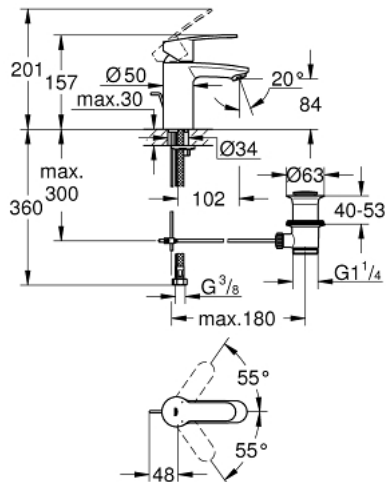

33 552 20E EUROSTYLE COSMOPOLITAN SINGLE-LEVER BASIN MIXER S-SIZE

PRODUCT DESCRIPTION

- Colour: chrome
- single hole installation
- metal lever
- GROHE SilkMove 35 mm ceramic cartridge
- adjustable flow rate limiter
- adjustable minimum flow rate approx. 2.5 l/min
- temperature limiter
- GROHE LongLife finish
- GROHE EcoJoy - less water, perfect flow
- maximum flow rate (at 3 bar): 5 l/min
- SpeedClean Mousseur
- GROHE FastFixation installation system with centering support
- pop-up waste set 1 1/4"
- flexible connection hoses
- minimum pressure 1,0 bar
- noise classification 1 in accordance with DIN4109

33 552 20E EUROSTYLE COSMOPOLITAN SINGLE-LEVER BASIN MIXER S-SIZE

SPARE PARTS, August 2017 – now

- 1: Lever (Spare part-nr. 46748000)
- 2: Shield (Spare part-nr. 46492000)
- 3: Screw coupling (Spare part-nr. 46460000)
- 4: Cartridge (Spare part-nr. 46374000)
- 5: Pop-up rod (Spare part-nr. 46739000)
- 6: Mousseur (Spare part-nr. 48159000)
- 7: Shank mounting kit (Spare part-nr. 46671000)
- 8: Pop-up waste set 1 1/4" (Spare part-nr. 28910000)
- 8.1: Plug (Spare part-nr. 07182000)
- 8.2: Eccentric rod (Spare part-nr. 07052000)
- 9: Socket spanner (Spare part-nr. 19332000)*
- 10: Mounting wrench (Spare part-nr. 19017000)*
- 11: Eccentric rod (Spare part-nr. 07341000)*