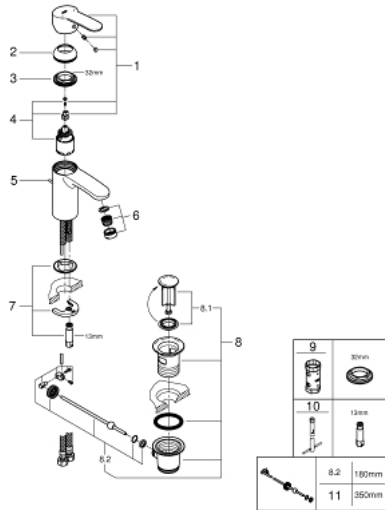

33 552 20E EUROSTYLE COSMOPOLITAN SINGLE-LEVER BASIN MIXER S-SIZE

PRODUCT DESCRIPTION

- Colour: chrome
- single hole installation
- metal lever
- GROHE SilkMove 35 mm ceramic cartridge
- adjustable flow rate limiter
- adjustable minimum flow rate approx. 2.5 l/min
- temperature limiter
- GROHE LongLife finish
- GROHE EcoJoy - less water, perfect flow
- maximum flow rate (at 3 bar): 5 l/min
- SpeedClean Mousseur
- GROHE FastFixation installation system with centering support
- pop-up waste set 1 1/4"
- flexible connection hoses
- minimum pressure 1,0 bar
- noise classification 1 in accordance with DIN4109

33 552 20E EUROSTYLE COSMOPOLITAN SINGLE-LEVER BASIN MIXER S-SIZE

SPARE PARTS, August 2017 – now

- 1: Lever (Spare part-nr. 46748000)
- 2: Shield (Spare part-nr. 46492000)
- 3: Screw coupling (Spare part-nr. 46460000)
- 4: Cartridge (Spare part-nr. 46374000)
- 5: Pop-up rod (Spare part-nr. 46739000)
- 6: Mousseur (Spare part-nr. 48159000)
- 7: Shank mounting kit (Spare part-nr. 46671000)
- 8: Pop-up waste set 1 1/4" (Spare part-nr. 28910000)
- 8.1: Plug (Spare part-nr. 07182000)
- 8.2: Eccentric rod (Spare part-nr. 07052000)
- 9: Socket spanner (Spare part-nr. 19332000)*
- 10: Mounting wrench (Spare part-nr. 19017000)*
- 11: Eccentric rod (Spare part-nr. 07341000)*