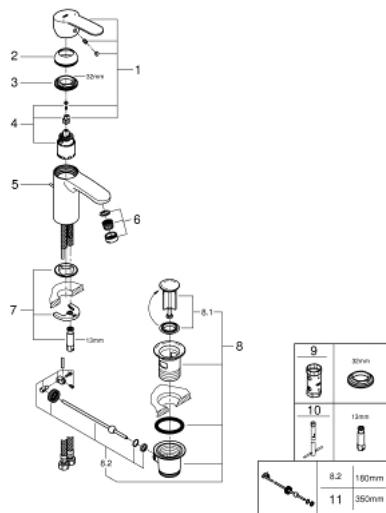

## 33 552 20E EUROSTYLE COSMOPOLITAN SINGLE-LEVER BASIN MIXER 1/2" S-SIZE

### PRODUCT DESCRIPTION

- Colour: chrome
- single hole installation
- metal lever
- GROHE SilkMove 35 mm ceramic cartridge
- adjustable flow rate limiter
- adjustable minimum flow rate approx. 2.5 l/min
- temperature limiter
- GROHE LongLife finish
- GROHE EcoJoy - Less water, perfect flow
- maximum flow rate (at 3 bar): 5 l/min
- SpeedClean mousseur
- GROHE FastFixation installation system with centering support
- pop-up waste set 1 1/4"
- flexible connection hoses
- min. recommended pressure 1.0 bar
- noise classification I in accordance with DIN 4109

### SPARE PARTS, 8月 2017 – now

- 1: Lever (Spare part-nr. 46748000)
  - 2: Cap (Spare part-nr. 46492000)
  - 3: Screw coupling (Spare part-nr. 46460000)
  - 4: Cartridge (Spare part-nr. 46374000)
  - 5: Pop-up rod (Spare part-nr. 46739000)
  - 6: Mousseur (Spare part-nr. 48159000)
  - 7: Shank mounting kit (Spare part-nr. 46671000)
  - 8: Waste set 1 1/4" (Spare part-nr. 28910000)
  - 8.1: Plug (Spare part-nr. 07182000)
  - 8.2: Eccentric rod (Spare part-nr. 07052000)
  - 9: Socket spanner (Spare part-nr. 19332000)\*
  - 10: Mounting wrench (Spare part-nr. 19017000)\*
  - 11: Eccentric rod (Spare part-nr. 07341000)\*
- \* Optional accessories