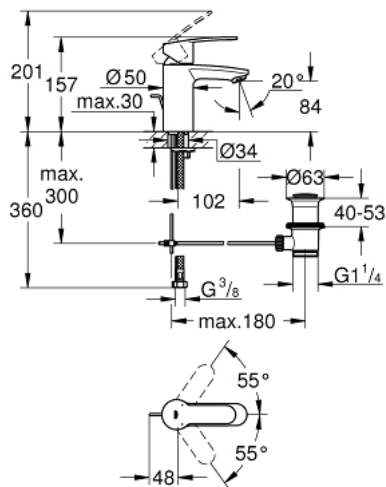

## 33 552 20E EUROSTYLE COSMOPOLITAN SINGLE-LEVER BASIN MIXER 1/2" S-SIZE

### PRODUCT DESCRIPTION

- Colour: chrome
- single hole installation
- metal lever
- GROHE SilkMove 35 mm ceramic cartridge
- adjustable flow rate limiter
- adjustable minimum flow rate approx. 2.5 l/min
- temperature limiter
- GROHE LongLife finish
- GROHE EcoJoy - Less water, perfect flow
- maximum flow rate (at 3 bar): 5 l/min
- SpeedClean mousseur
- GROHE FastFixation installation system with centering support
- pop-up waste set 1 1/4"
- flexible connection hoses
- min. recommended pressure 1.0 bar
- noise classification I in accordance with DIN 4109

### SPARE PARTS, 8月 2017 – now

- 1: Lever (Spare part-nr. 46748000)
  - 2: Cap (Spare part-nr. 46492000)
  - 3: Screw coupling (Spare part-nr. 46460000)
  - 4: Cartridge (Spare part-nr. 46374000)
  - 5: Pop-up rod (Spare part-nr. 46739000)
  - 6: Mousseur (Spare part-nr. 48159000)
  - 7: Shank mounting kit (Spare part-nr. 46671000)
  - 8: Waste set 1 1/4" (Spare part-nr. 28910000)
  - 8.1: Plug (Spare part-nr. 07182000)
  - 8.2: Eccentric rod (Spare part-nr. 07052000)
  - 9: Socket spanner (Spare part-nr. 19332000)\*
  - 10: Mounting wrench (Spare part-nr. 19017000)\*
  - 11: Eccentric rod (Spare part-nr. 07341000)\*
- \* Optional accessories