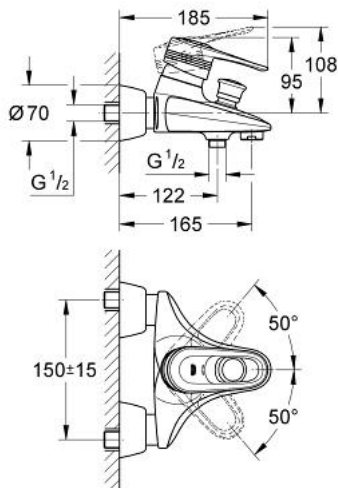

### PRODUCT DESCRIPTION

- Colour: chrome
- wall mounted
- GROHE SilkMove 46 mm ceramic cartridge
- adjustable flow rate limiter
- adjustable minimum flow rate approx. 2.5 l/min
- automatic diverter: bath/shower
- mousseur
- integrated non-return valve in shower outlet 1/2"
- covered S-unions
- covered lever fixing
- optional temperature limiter ref. no. 46 308
- without shower set
- GROHE LongLife finish

### SPARE PARTS, January 1998 – now

- 1: Lever (Spare part-nr. 46415IP0)
- 1.1: Replacement handle connection kit (Spare part-nr. 46416IP0)
- 2: Shield (Spare part-nr. 46417000)
- 3: Cartridge (Spare part-nr. 46048000)
- 4: Screw joint (Spare part-nr. 45044000)
- 4.1: Seal dia. 15x2 mm (Spare part-nr. 0311900M)
- 5: S-union (Spare part-nr. 12058000)
- 5.1: Ball seal dia. 9x6.8 mm (Spare part-nr. 0138600M)
- 5.2: Covering escutcheon (Spare part-nr. 45545000)
- 6: Diverter knob (Spare part-nr. 46419IP0)
- 7: Diverter (Spare part-nr. 08915000)
- 8: Non-return valve (Spare part-nr. 08565000)
- 9: Mousseur (Spare part-nr. 13927000)
- 9.1: Repl.kit f.aerator M28x1 (Spare part-nr. 45029000)
- 10: Temperature limiter (Spare part-nr. 46308000)\*
- 11: Extension set 1/2", 30 mm (Spare part-nr. 46238000)\*