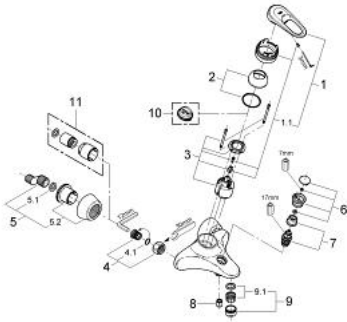

### PRODUCT DESCRIPTION

- Colour: chrome
- wall mounted
- GROHE SilkMove 46 mm ceramic cartridge
- adjustable flow rate limiter
- adjustable minimum flow rate approx. 2.5 l/min
- automatic diverter: bath/shower
- mousseur
- integrated non-return valve in shower outlet 1/2"
- covered S-unions
- covered lever fixing
- optional temperature limiter ref. no. 46 308
- without shower set
- GROHE LongLife finish

### SPARE PARTS, January 1998 – now

- 1: Lever (Spare part-nr. 46415IP0)
- 1.1: Replacement handle connection kit (Spare part-nr. 46416IP0)
- 2: Shield (Spare part-nr. 46417000)
- 3: Cartridge (Spare part-nr. 46048000)
- 4: Screw joint (Spare part-nr. 45044000)
- 4.1: Seal dia. 15x2 mm (Spare part-nr. 0311900M)
- 5: S-union (Spare part-nr. 12058000)
- 5.1: Ball seal dia. 9x6.8 mm (Spare part-nr. 0138600M)
- 5.2: Covering escutcheon (Spare part-nr. 45545000)
- 6: Diverter knob (Spare part-nr. 46419IP0)
- 7: Diverter (Spare part-nr. 08915000)
- 8: Non-return valve (Spare part-nr. 08565000)
- 9: Mousseur (Spare part-nr. 13927000)
- 9.1: Repl.kit f.aerator M28x1 (Spare part-nr. 45029000)
- 10: Temperature limiter (Spare part-nr. 46308000)\*
- 11: Extension set 1/2", 30 mm (Spare part-nr. 46238000)\*