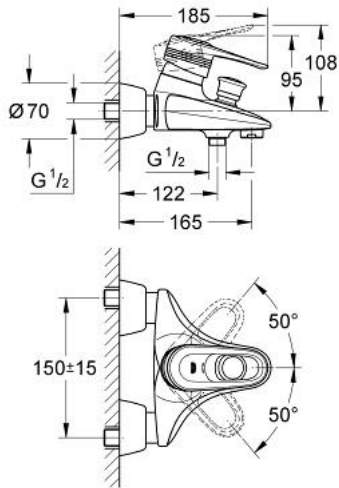

33 553 000 EUROPLUS SINGLE-LEVER BATH MIXER 1/2"

PRODUCT DESCRIPTION

- Colour: chrome
- wall mounted
- GROHE SilkMove 46 mm ceramic cartridge
- adjustable flow rate limiter
- adjustable minimum flow rate approx. 2.5 l/min
- automatic diverter: bath/shower
- mousseur
- integrated non-return valve in the shower outlet 1/2"
- covered S-unions
- covered lever fixing
- optional temperature limiter ref. no. 46 308
- without shower set
- GROHE LongLife finish

33 553 000 EUROPLUS SINGLE-LEVER BATH MIXER 1/2"

SPARE PARTS, 1月 1998 – now

- 1: Lever (Spare part-nr. 46415IP0)
- 1.1: Replacement handle connection kit (Spare part-nr. 46416IP0)
- 2: Cap (Spare part-nr. 46417000)
- 3: Cartridge (Spare part-nr. 46048000)
- 4: Screw connection 1/2" (Spare part-nr. 45044000)
- 4.1: Seal $\varnothing 15 \times \varnothing 2$ (Spare part-nr. 0311900M)
- 5: S-union (Spare part-nr. 12058000)
- 5.1: Seal (Spare part-nr. 0138600M)
- 5.2: Covering escutcheon (Spare part-nr. 45545000)
- 6: Diverter knob (Spare part-nr. 46419IP0)
- 7: Diverter (Spare part-nr. 08915000)
- 8: Non-return valve (Spare part-nr. 08565000)
- 9: Mousseur (Spare part-nr. 13927000)
- 9.1: Replacement flow control M28x1 (Spare part-nr. 45029000)
- 10: Temperature limiter (Spare part-nr. 46308000)*
- 11: Extension set, 30 mm (Spare part-nr. 46238000)*