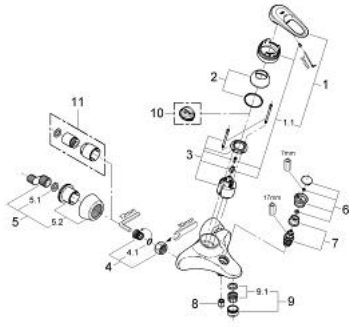

33 553 000 EUROPLUS SINGLE-LEVER BATH MIXER 1/2"

PRODUCT DESCRIPTION

- Colour: chrome
- wall mounted
- GROHE SilkMove 46 mm ceramic cartridge
- adjustable flow rate limiter
- adjustable minimum flow rate approx. 2.5 l/min
- automatic diverter: bath/shower
- mousseur
- integrated non-return valve in the shower outlet 1/2"
- covered S-unions
- covered lever fixing
- optional temperature limiter ref. no. 46 308
- without shower set
- GROHE LongLife finish

33 553 000 EUROPLUS SINGLE-LEVER BATH MIXER 1/2"

SPARE PARTS, 1月 1998 – now

- 1: Lever (Spare part-nr. 46415IP0)
- 1.1: Replacement handle connection kit (Spare part-nr. 46416IP0)
- 2: Cap (Spare part-nr. 46417000)
- 3: Cartridge (Spare part-nr. 46048000)
- 4: Screw connection 1/2" (Spare part-nr. 45044000)
- 4.1: Seal $\varnothing 15 \times \varnothing 2$ (Spare part-nr. 0311900M)
- 5: S-union (Spare part-nr. 12058000)
- 5.1: Seal (Spare part-nr. 0138600M)
- 5.2: Covering escutcheon (Spare part-nr. 45545000)
- 6: Diverter knob (Spare part-nr. 46419IP0)
- 7: Diverter (Spare part-nr. 08915000)
- 8: Non-return valve (Spare part-nr. 08565000)
- 9: Mousseur (Spare part-nr. 13927000)
- 9.1: Replacement flow control M28x1 (Spare part-nr. 45029000)
- 10: Temperature limiter (Spare part-nr. 46308000)*
- 11: Extension set, 30 mm (Spare part-nr. 46238000)*