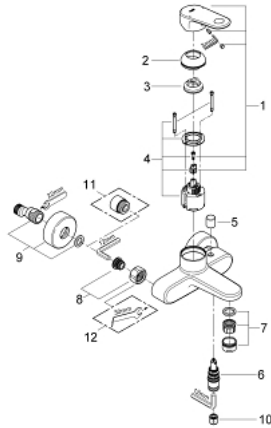

33 553 002 EUROPLUS SINGLE-LEVER BATH/SHOWER MIXER

PRODUCT DESCRIPTION

- Colour: chrome
- wall mounted
- metal lever
- GROHE SilkMove 46 mm ceramic cartridge
- temperature limiter
- GROHE LongLife finish
- adjustable flow rate limiter
- adjustable minimum flow rate approx. 2.5 l/min
- automatic diverter: bath/shower
- SpeedClean Mousseur
- integrated non-return valve in shower outlet 1/2"
- S-unions
- Protected against backflow
- minimum pressure 1,0 bar

33 553 002 EUROPLUS SINGLE-LEVER BATH/SHOWER MIXER

SPARE PARTS, October 2008 – now

- 1: Lever (Spare part-nr. 46651000)
- 2: Shield (Spare part-nr. 46570000)
- 3: Temperature limiter (Spare part-nr. 46375000)
- 4: Cartridge (Spare part-nr. 46048000)
- 5: Diverter knob (Spare part-nr. 64309000)
- 6: Diverter (Spare part-nr. 65655000)
- 7: Mousseur (Spare part-nr. 13927000)
- 8: Screw joint (Spare part-nr. 45044000)
- 9: S-union (Spare part-nr. 12662000)
- 10: Non-return valve (Spare part-nr. 08565000)
- 11: Extension 3/4", 20 mm (Spare part-nr. 0713000M)*
- 12: Special spanner (Spare part-nr. 19377000)*