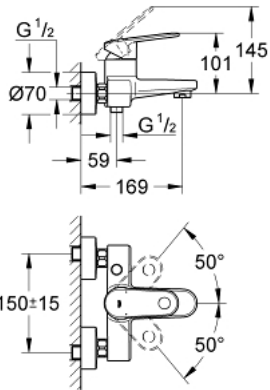

33 553 002 EUROPLUS SINGLE-LEVER BATH/SHOWER MIXER

PRODUCT DESCRIPTION

- Colour: chrome
- wall mounted
- metal lever
- GROHE SilkMove 46 mm ceramic cartridge
- temperature limiter
- GROHE LongLife finish
- adjustable flow rate limiter
- adjustable minimum flow rate approx. 2.5 l/min
- automatic diverter: bath/shower
- SpeedClean Mousseur
- integrated non-return valve in shower outlet 1/2"
- S-unions
- Protected against backflow
- minimum pressure 1,0 bar

33 553 002 EUROPLUS SINGLE-LEVER BATH/SHOWER MIXER

SPARE PARTS, October 2008 – now

- 1: Lever (Spare part-nr. 46651000)
- 2: Shield (Spare part-nr. 46570000)
- 3: Temperature limiter (Spare part-nr. 46375000)
- 4: Cartridge (Spare part-nr. 46048000)
- 5: Diverter knob (Spare part-nr. 64309000)
- 6: Diverter (Spare part-nr. 65655000)
- 7: Mousseur (Spare part-nr. 13927000)
- 8: Screw joint (Spare part-nr. 45044000)
- 9: S-union (Spare part-nr. 12662000)
- 10: Non-return valve (Spare part-nr. 08565000)
- 11: Extension 3/4", 20 mm (Spare part-nr. 0713000M)*
- 12: Special spanner (Spare part-nr. 19377000)*