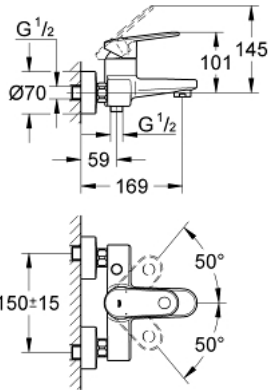

33 553 002 EUROPLUS SINGLE-LEVER BATH MIXER 1/2"

PRODUCT DESCRIPTION

- Colour: chrome
- wall mounted
- metal lever
- GROHE SilkMove 46 mm ceramic cartridge
- temperature limiter
- GROHE LongLife finish
- adjustable flow rate limiter
- adjustable minimum flow rate approx. 2.5 l/min
- automatic diverter: bath/shower
- SpeedClean mousseur
- integrated non-return valve in the shower outlet 1/2"
- S-unions
- protected against backflow
- min. recommended pressure 1.0 bar

33 553 002 EUROPLUS SINGLE-LEVER BATH MIXER 1/2"

SPARE PARTS, 10月 2008 – now

- 1: Lever (Spare part-nr. 46651000)
- 2: Cap (Spare part-nr. 46570000)
- 3: Temperature limiter (Spare part-nr. 46375000)
- 4: Cartridge (Spare part-nr. 46048000)
- 5: Diverter knob (Spare part-nr. 64309000)
- 6: Diverter (Spare part-nr. 65655000)
- 7: Mousseur (Spare part-nr. 13927000)
- 8: Screw connection 1/2" (Spare part-nr. 45044000)
- 9: S-union (Spare part-nr. 12662000)
- 10: Non-return valve (Spare part-nr. 08565000)
- 11: Extension 3/4", 20 mm (Spare part-nr. 0713000M)*
- 12: Special spanner (Spare part-nr. 19377000)*