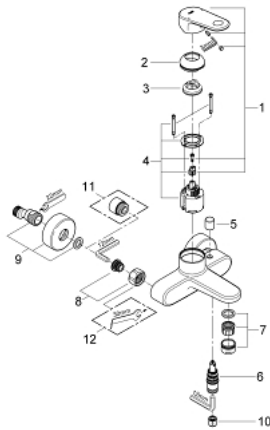

33 553 002 EUROPLUS SINGLE-LEVER BATH MIXER 1/2"

PRODUCT DESCRIPTION

- Colour: chrome
- wall mounted
- metal lever
- GROHE SilkMove 46 mm ceramic cartridge
- temperature limiter
- GROHE LongLife finish
- adjustable flow rate limiter
- adjustable minimum flow rate approx. 2.5 l/min
- automatic diverter: bath/shower
- SpeedClean mousseur
- integrated non-return valve in the shower outlet 1/2"
- S-unions
- protected against backflow
- min. recommended pressure 1.0 bar

33 553 002 EUROPLUS SINGLE-LEVER BATH MIXER 1/2"

SPARE PARTS, 10月 2008 – now

- 1: Lever (Spare part-nr. 46651000)
- 2: Cap (Spare part-nr. 46570000)
- 3: Temperature limiter (Spare part-nr. 46375000)
- 4: Cartridge (Spare part-nr. 46048000)
- 5: Diverter knob (Spare part-nr. 64309000)
- 6: Diverter (Spare part-nr. 65655000)
- 7: Mousseur (Spare part-nr. 13927000)
- 8: Screw connection 1/2" (Spare part-nr. 45044000)
- 9: S-union (Spare part-nr. 12662000)
- 10: Non-return valve (Spare part-nr. 08565000)
- 11: Extension 3/4", 20 mm (Spare part-nr. 0713000M)*
- 12: Special spanner (Spare part-nr. 19377000)*