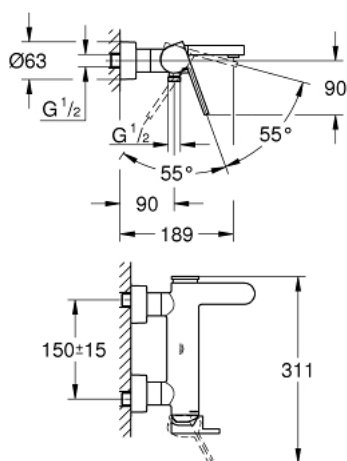

33 553 003 GROHE PLUS SINGLE-LEVER BATH MIXER 1/2"

PRODUCT DESCRIPTION

- Colour: chrome
- wall mounted
- metal lever
- GROHE SilkMove 35 mm ceramic cartridge
- with temperature limiter
- GROHE LongLife finish
- automatic diverter: bath/shower
- laminar mousseur
- shower outlet 1/2"
- integrated non-return valve
- covered S-unions
- protected against backflow
- min. recommended pressure 1.0 bar

33 553 003 GROHE PLUS SINGLE-LEVER BATH MIXER 1/2"

SPARE PARTS, 8月 2018 – now

- 1: Lever (Spare part-nr. 48450000)
 - 2: Cartridge (Spare part-nr. 46374000)
 - 3: Diverter (Spare part-nr. 48451000)
 - 4: Mousseur (Spare part-nr. 48009000)
 - 5: Non-return valve (Spare part-nr. 08565000)
 - 6: Screw connection 1/2" (Spare part-nr. 45044000)
 - 7: S-union (Spare part-nr. 48453000)
 - 8: Extension set, 30 mm (Spare part-nr. 46238000)*
 - 9: Socket spanner (Spare part-nr. 19332000)*
 - 10: Special spanner (Spare part-nr. 19377000)*
- * Optional accessories