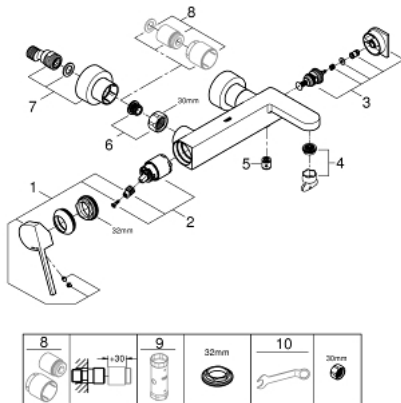

33 553 003 GROHE PLUS SINGLE-LEVER BATH MIXER 1/2"

PRODUCT DESCRIPTION

- Colour: chrome
- wall mounted
- metal lever
- GROHE SilkMove 35 mm ceramic cartridge
- with temperature limiter
- GROHE LongLife finish
- automatic diverter: bath/shower
- laminar mousseur
- shower outlet 1/2"
- integrated non-return valve
- covered S-unions
- protected against backflow
- min. recommended pressure 1.0 bar

33 553 003 GROHE PLUS SINGLE-LEVER BATH MIXER 1/2"

SPARE PARTS, 8月 2018 – now

- 1: Lever (Spare part-nr. 48450000)
 - 2: Cartridge (Spare part-nr. 46374000)
 - 3: Diverter (Spare part-nr. 48451000)
 - 4: Mousseur (Spare part-nr. 48009000)
 - 5: Non-return valve (Spare part-nr. 08565000)
 - 6: Screw connection 1/2" (Spare part-nr. 45044000)
 - 7: S-union (Spare part-nr. 48453000)
 - 8: Extension set, 30 mm (Spare part-nr. 46238000)*
 - 9: Socket spanner (Spare part-nr. 19332000)*
 - 10: Special spanner (Spare part-nr. 19377000)*
- * Optional accessories