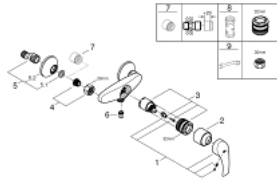

33 555 002 EUROSMART SINGLE-LEVER SHOWER MIXER

PRODUCT DESCRIPTION

- Colour: chrome
- wall mounted
- metal lever
- GROHE SilkMove 35 mm ceramic cartridge
- with temperature limiter
- GROHE LongLife finish
- adjustable flow rate limiter
- shower outlet below 1/2" with integrated non return-valve
- S-unions
- metal wall escutcheons
- Protected against backflow

33 555 002 EUROSMART SINGLE-LEVER SHOWER MIXER

SPARE PARTS, October 2013 – now

- 1: Lever (Spare part-nr. 46898000)
- 2: Shield (Spare part-nr. 46899000)
- 3: Cartridge (Spare part-nr. 46374000)
- 4: Screw joint (Spare part-nr. 45044000)
- 5: S-union (Spare part-nr. 12075000)
- 5.1: Ball seal dia. 9x6.8 mm (Spare part-nr. 0138600M)
- 5.2: Escutcheon (Spare part-nr. 0221000M)
- 6: Non-return valve (Spare part-nr. 48276000)
- 7: Extension 3/4", 20 mm (Spare part-nr. 0713000M)*
- 8: Socket spanner (Spare part-nr. 19332000)*
- 9: Special spanner (Spare part-nr. 19377000)*