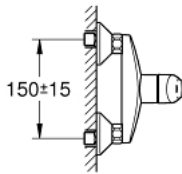

33 555 002 EUROSMART SINGLE-LEVER SHOWER MIXER

PRODUCT DESCRIPTION

- Colour: chrome
- wall mounted
- metal lever
- GROHE SilkMove 35 mm ceramic cartridge
- with temperature limiter
- GROHE LongLife finish
- adjustable flow rate limiter
- shower outlet below 1/2" with integrated non return-valve
- S-unions
- metal wall escutcheons
- Protected against backflow

33 555 002 EUROSMART SINGLE-LEVER SHOWER MIXER

SPARE PARTS, October 2013 – now

- 1: Lever (Spare part-nr. 46898000)
- 2: Shield (Spare part-nr. 46899000)
- 3: Cartridge (Spare part-nr. 46374000)
- 4: Screw joint (Spare part-nr. 45044000)
- 5: S-union (Spare part-nr. 12075000)
- 5.1: Ball seal dia. 9x6.8 mm (Spare part-nr. 0138600M)
- 5.2: Escutcheon (Spare part-nr. 0221000M)
- 6: Non-return valve (Spare part-nr. 48276000)
- 7: Extension 3/4", 20 mm (Spare part-nr. 0713000M)*
- 8: Socket spanner (Spare part-nr. 19332000)*
- 9: Special spanner (Spare part-nr. 19377000)*