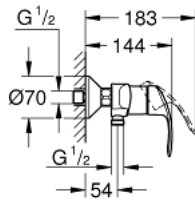

33 555 002 EUROSMART SINGLE-LEVER SHOWER MIXER

PRODUCT DESCRIPTION

- Colour: chrome
- wall mounted
- metal lever
- GROHE SilkMove 35 mm ceramic cartridge
- with temperature limiter
- GROHE LongLife finish
- adjustable flow rate limiter
- shower outlet below 1/2" with integrated non return-valve
- S-unions
- metal wall escutcheons
- Protected against backflow

33 555 002 EUROSMART SINGLE-LEVER SHOWER MIXER

SPARE PARTS, October 2013 – now

- 1: Lever (Spare part-nr. 46898000)
- 2: Shield (Spare part-nr. 46899000)
- 3: Cartridge (Spare part-nr. 46374000)
- 4: Screw joint (Spare part-nr. 45044000)
- 5: S-union (Spare part-nr. 12075000)
- 5.1: Ball seal dia. 9x6.8 mm (Spare part-nr. 0138600M)
- 5.2: Escutcheon (Spare part-nr. 0221000M)
- 6: Non-return valve (Spare part-nr. 48276000)
- 7: Extension 3/4", 20 mm (Spare part-nr. 0713000M)*
- 8: Socket spanner (Spare part-nr. 19332000)*
- 9: Special spanner (Spare part-nr. 19377000)*