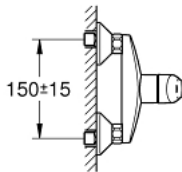

33 555 002 EUROSMART SINGLE-LEVER SHOWER MIXER 1/2"

PRODUCT DESCRIPTION

- Colour: chrome
- wall mounted
- metal lever
- GROHE SilkMove 35 mm ceramic cartridge
- with temperature limiter
- GROHE LongLife finish
- adjustable flow rate limiter
- shower bottom outlet 1/2" with integrated non return valve
- S-unions
- metal wall escutcheons
- protected against backflow

33 555 002 EUROSMART SINGLE-LEVER SHOWER MIXER 1/2"

SPARE PARTS, 10月 2013 – now

- 1: Lever (Spare part-nr. 46898000)
- 2: Cap (Spare part-nr. 46899000)
- 3: Cartridge (Spare part-nr. 46374000)
- 4: Screw connection 1/2" (Spare part-nr. 45044000)
- 5: S-union (Spare part-nr. 12075000)
- 5.1: Seal (Spare part-nr. 0138600M)
- 5.2: Escutcheon (Spare part-nr. 0221000M)
- 6: Non-return valve (Spare part-nr. 48276000)
- 7: Extension 3/4", 20 mm (Spare part-nr. 0713000M)*
- 8: Socket spanner (Spare part-nr. 19332000)*
- 9: Special spanner (Spare part-nr. 19377000)*