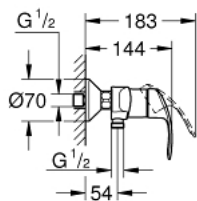

33 555 002 EUROSMART SINGLE-LEVER SHOWER MIXER 1/2"

PRODUCT DESCRIPTION

- Colour: chrome
- wall mounted
- metal lever
- GROHE SilkMove 35 mm ceramic cartridge
- with temperature limiter
- GROHE LongLife finish
- adjustable flow rate limiter
- shower bottom outlet 1/2" with integrated non return valve
- S-unions
- metal wall escutcheons
- protected against backflow

33 555 002 EUROSMART SINGLE-LEVER SHOWER MIXER 1/2"

SPARE PARTS, 10月 2013 – now

- 1: Lever (Spare part-nr. 46898000)
- 2: Cap (Spare part-nr. 46899000)
- 3: Cartridge (Spare part-nr. 46374000)
- 4: Screw connection 1/2" (Spare part-nr. 45044000)
- 5: S-union (Spare part-nr. 12075000)
- 5.1: Seal (Spare part-nr. 0138600M)
- 5.2: Escutcheon (Spare part-nr. 0221000M)
- 6: Non-return valve (Spare part-nr. 48276000)
- 7: Extension 3/4", 20 mm (Spare part-nr. 0713000M)*
- 8: Socket spanner (Spare part-nr. 19332000)*
- 9: Special spanner (Spare part-nr. 19377000)*