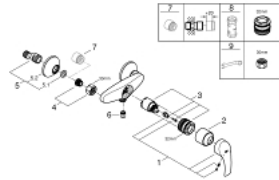

33 555 002 EUROSMART SINGLE-LEVER SHOWER MIXER 1/2"

PRODUCT DESCRIPTION

- Colour: chrome
- wall mounted
- metal lever
- GROHE SilkMove 35 mm ceramic cartridge
- with temperature limiter
- GROHE LongLife finish
- adjustable flow rate limiter
- shower bottom outlet 1/2" with integrated non return valve
- S-unions
- metal wall escutcheons
- protected against backflow

33 555 002 EUROSMART SINGLE-LEVER SHOWER MIXER 1/2"

SPARE PARTS, 10月 2013 – now

- 1: Lever (Spare part-nr. 46898000)
- 2: Cap (Spare part-nr. 46899000)
- 3: Cartridge (Spare part-nr. 46374000)
- 4: Screw connection 1/2" (Spare part-nr. 45044000)
- 5: S-union (Spare part-nr. 12075000)
- 5.1: Seal (Spare part-nr. 0138600M)
- 5.2: Escutcheon (Spare part-nr. 0221000M)
- 6: Non-return valve (Spare part-nr. 48276000)
- 7: Extension 3/4", 20 mm (Spare part-nr. 0713000M)*
- 8: Socket spanner (Spare part-nr. 19332000)*
- 9: Special spanner (Spare part-nr. 19377000)*