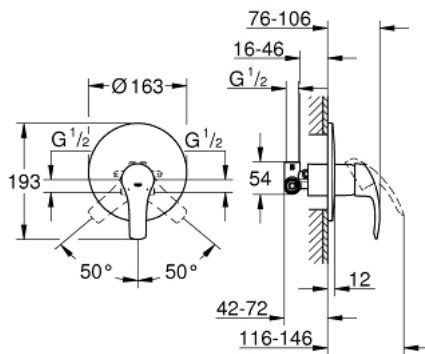

33 556 002 EUROSMART SINGLE-LEVER SHOWER MIXER

PRODUCT DESCRIPTION

- Colour: chrome
- wall installation
- GROHE SilkMove 46 mm ceramic cartridge
- GROHE LongLife finish
- GROHE FastFixation covered fixation
- consists of:
 - final installation set (19 451 001)
 - rough-in set for wall mounted shower mixer
 - adjustable flow rate limiter
 - metal lever
 - escutcheon- and shaft-sealing
 - metal wall escutcheon
 - optional temperature limiter ref. no. 46 308

33 556 002 EUROSMART SINGLE-LEVER SHOWER MIXER

SPARE PARTS, October 2013 – now

- 1: Lever (Spare part-nr. 46903000)
- 2: Escutcheon (Spare part-nr. 46904000)
- 3: Cartridge (Spare part-nr. 46048000)
- 4: Temperature limiter (Spare part-nr. 46308000)*
- 5: Extension set (Spare part-nr. 46191000)*
- 6: Extension set (Spare part-nr. 46343000)*