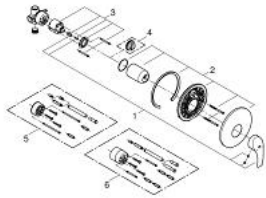

33 556 002 EUROSMART SINGLE-LEVER SHOWER MIXER

PRODUCT DESCRIPTION

- Colour: chrome
- wall installation
- GROHE SilkMove 46 mm ceramic cartridge
- GROHE LongLife finish
- GROHE FastFixation covered fixation
- consists of:
 - final installation set (19 451 001)
 - rough-in set for wall mounted shower mixer
 - adjustable flow rate limiter
 - metal lever
 - escutcheon- and shaft-sealing
 - metal wall escutcheon
 - optional temperature limiter ref. no. 46 308

33 556 002 EUROSMART SINGLE-LEVER SHOWER MIXER

SPARE PARTS, October 2013 – now

- 1: Lever (Spare part-nr. 46903000)
- 2: Escutcheon (Spare part-nr. 46904000)
- 3: Cartridge (Spare part-nr. 46048000)
- 4: Temperature limiter (Spare part-nr. 46308000)*
- 5: Extension set (Spare part-nr. 46191000)*
- 6: Extension set (Spare part-nr. 46343000)*