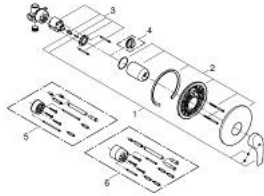

## 33 556 002 EUROSMART SINGLE-LEVER SHOWER MIXER 1/2"

### PRODUCT DESCRIPTION

- Colour: chrome
- wall installation
- GROHE SilkMove 46 mm ceramic cartridge
- GROHE LongLife finish
- GROHE FastFixation covered fixation
- consisting of:
  - set for final installation (19 451 002)
  - rough-in set for wall mounted shower mixer
  - adjustable flow rate limiter
  - metal lever
  - escutcheon and shaft sealing
  - metal wall escutcheon
  - optional temperature limiter ref. no. 46 308

### SPARE PARTS, 10月 2013 – now

- 1: Lever (Spare part-nr. 46903000)
- 2: Escutcheon (Spare part-nr. 46904000)
- 3: Cartridge (Spare part-nr. 46048000)
- 4: Temperature limiter (Spare part-nr. 46308000)\*
- 5: Extension set (Spare part-nr. 46191000)\*
- 6: Extension set (Spare part-nr. 46343000)\*