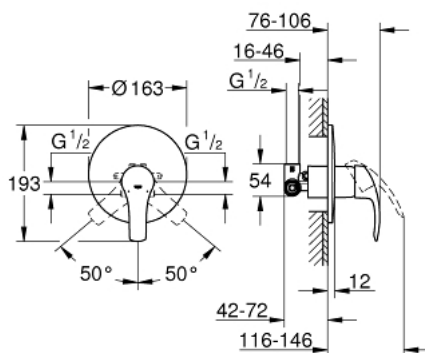

## 33 556 002 EUROSMART SINGLE-LEVER SHOWER MIXER 1/2"

### PRODUCT DESCRIPTION

- Colour: chrome
- wall installation
- GROHE SilkMove 46 mm ceramic cartridge
- GROHE LongLife finish
- GROHE FastFixation covered fixation
- consisting of:
  - set for final installation (19 451 002)
  - rough-in set for wall mounted shower mixer
  - adjustable flow rate limiter
  - metal lever
  - escutcheon and shaft sealing
  - metal wall escutcheon
  - optional temperature limiter ref. no. 46 308

### SPARE PARTS, 10月 2013 – now

- 1: Lever (Spare part-nr. 46903000)
- 2: Escutcheon (Spare part-nr. 46904000)
- 3: Cartridge (Spare part-nr. 46048000)
- 4: Temperature limiter (Spare part-nr. 46308000)\*
- 5: Extension set (Spare part-nr. 46191000)\*
- 6: Extension set (Spare part-nr. 46343000)\*