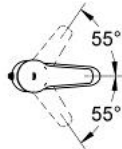

33 557 001 EUROSTYLE SINGLE-LEVER BASIN MIXER S-SIZE

PRODUCT DESCRIPTION

- Colour: chrome
- single hole installation
- metal lever
- GROHE SilkMove 35 mm ceramic cartridge
- adjustable flow rate limiter
- adjustable minimum flow rate approx. 2.5 l/min
- GROHE LongLife finish
- rapid-installation-system
- mousseur
- retractable chain
- flexible connection hoses
- optional temperature limiter ref. no. 46 375
- noise classification 1 in accordance with DIN4109

33 557 001 **EUROSTYLE SINGLE-LEVER BASIN MIXER**
S-SIZE

SPARE PARTS, August 2008 – now

- 1: Lever (Spare part-nr. 46577000)
 - 2: Shield (Spare part-nr. 46570000)
 - 3: Screw coupling (Spare part-nr. 46460000)
 - 4: Cartridge (Spare part-nr. 46374000)
 - 5: Chain support (Spare part-nr. 06815000)
 - 6: Mousseur (Spare part-nr. 13929000)
 - 7: Shank mounting kit (Spare part-nr. 46249000)
 - 8: Temperature limiter (Spare part-nr. 46375000)*
- * Optional accessories