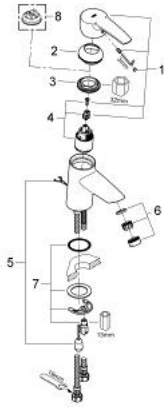

33 557 001 EUROSTYLE SINGLE-LEVER BASIN MIXER S-SIZE

PRODUCT DESCRIPTION

- Colour: chrome
- single hole installation
- metal lever
- GROHE SilkMove 35 mm ceramic cartridge
- adjustable flow rate limiter
- adjustable minimum flow rate approx. 2.5 l/min
- GROHE LongLife finish
- rapid-installation-system
- mousseur
- retractable chain
- flexible connection hoses
- optional temperature limiter ref. no. 46 375
- noise classification 1 in accordance with DIN4109

33 557 001 **EUROSTYLE SINGLE-LEVER BASIN MIXER**
S-SIZE

SPARE PARTS, August 2008 – now

- 1: Lever (Spare part-nr. 46577000)
 - 2: Shield (Spare part-nr. 46570000)
 - 3: Screw coupling (Spare part-nr. 46460000)
 - 4: Cartridge (Spare part-nr. 46374000)
 - 5: Chain support (Spare part-nr. 06815000)
 - 6: Mousseur (Spare part-nr. 13929000)
 - 7: Shank mounting kit (Spare part-nr. 46249000)
 - 8: Temperature limiter (Spare part-nr. 46375000)*
- * Optional accessories