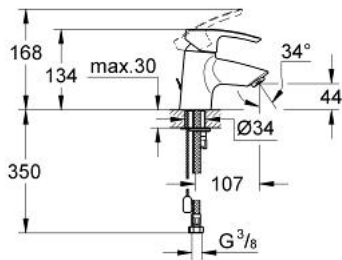

33 557 001 EUROSTYLE SINGLE-LEVER BASIN MIXER S-SIZE

PRODUCT DESCRIPTION

- Colour: chrome
- single hole installation
- metal lever
- GROHE SilkMove 35 mm ceramic cartridge
- adjustable flow rate limiter
- adjustable minimum flow rate approx. 2.5 l/min
- GROHE LongLife finish
- rapid-installation-system
- mousseur
- retractable chain
- flexible connection hoses
- optional temperature limiter ref. no. 46 375
- noise classification 1 in accordance with DIN4109

33 557 001 **EUROSTYLE SINGLE-LEVER BASIN MIXER**
S-SIZE

SPARE PARTS, August 2008 – now

- 1: Lever (Spare part-nr. 46577000)
 - 2: Shield (Spare part-nr. 46570000)
 - 3: Screw coupling (Spare part-nr. 46460000)
 - 4: Cartridge (Spare part-nr. 46374000)
 - 5: Chain support (Spare part-nr. 06815000)
 - 6: Mousseur (Spare part-nr. 13929000)
 - 7: Shank mounting kit (Spare part-nr. 46249000)
 - 8: Temperature limiter (Spare part-nr. 46375000)*
- * Optional accessories