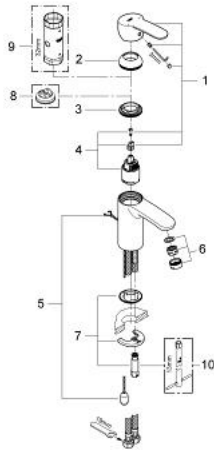

## 33 557 002 EUROSTYLE COSMOPOLITAN SINGLE-LEVER BASIN MIXER S-SIZE

### PRODUCT DESCRIPTION

- Colour: chrome
- single hole installation
- metal lever
- GROHE SilkMove 35 mm ceramic cartridge
- GROHE LongLife finish
- adjustable flow rate limiter
- adjustable minimum flow rate approx. 2.5 l/min
- mousseur
- retractable chain
- flexible connection hoses
- GROHE FastFixation installation system with centering support
- optional temperature limiter ref. no. 46 375
- noise classification 1 in accordance with DIN4109

33 557 002 **EUROSTYLE COSMOPOLITAN SINGLE-LEVER BASIN MIXER**  
**S-SIZE**

**SPARE PARTS**, March 2010 – now

- 1: Lever (Spare part-nr. 46748000)
- 2: Shield (Spare part-nr. 46492000)
- 3: Screw coupling (Spare part-nr. 46460000)
- 4: Cartridge (Spare part-nr. 46374000)
- 5: Chain support (Spare part-nr. 06815000)
- 6: Mousseur (Spare part-nr. 13929000)
- 7: Shank mounting kit (Spare part-nr. 46671000)
- 8: Temperature limiter (Spare part-nr. 46375000)\*
- 9: Socket spanner (Spare part-nr. 19332000)\*
- 10: Mounting wrench (Spare part-nr. 19017000)\*