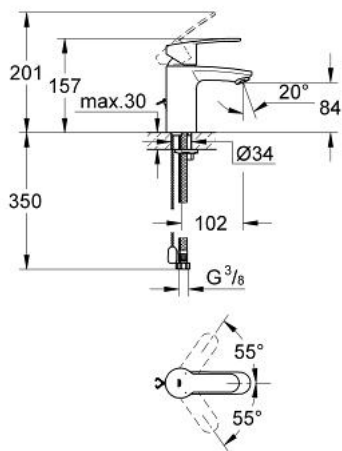

## 33 557 002 EUROSTYLE COSMOPOLITAN SINGLE-LEVER BASIN MIXER S-SIZE

### PRODUCT DESCRIPTION

- Colour: chrome
- single hole installation
- metal lever
- GROHE SilkMove 35 mm ceramic cartridge
- GROHE LongLife finish
- adjustable flow rate limiter
- adjustable minimum flow rate approx. 2.5 l/min
- mousseur
- retractable chain
- flexible connection hoses
- GROHE FastFixation installation system with centering support
- optional temperature limiter ref. no. 46 375
- noise classification 1 in accordance with DIN4109

33 557 002 **EUROSTYLE COSMOPOLITAN SINGLE-LEVER BASIN MIXER**  
**S-SIZE**

**SPARE PARTS**, March 2010 – now

- 1: Lever (Spare part-nr. 46748000)
- 2: Shield (Spare part-nr. 46492000)
- 3: Screw coupling (Spare part-nr. 46460000)
- 4: Cartridge (Spare part-nr. 46374000)
- 5: Chain support (Spare part-nr. 06815000)
- 6: Mousseur (Spare part-nr. 13929000)
- 7: Shank mounting kit (Spare part-nr. 46671000)
- 8: Temperature limiter (Spare part-nr. 46375000)\*
- 9: Socket spanner (Spare part-nr. 19332000)\*
- 10: Mounting wrench (Spare part-nr. 19017000)\*