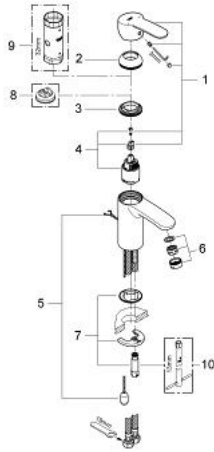

33 557 002 EUROSTYLE COSMOPOLITAN SINGLE-LEVER BASIN MIXER 1/2" S-SIZE

PRODUCT DESCRIPTION

- Colour: chrome
- single hole installation
- metal lever
- GROHE SilkMove 35 mm ceramic cartridge
- GROHE LongLife finish
- adjustable flow rate limiter
- adjustable minimum flow rate approx. 2.5 l/min
- mousseur
- retractable chain
- flexible connection hoses
- GROHE FastFixation installation system with centering support
- optional temperature limiter ref. no. 46 375
- noise classification I in accordance with DIN 4109

33 557 002 EUROSTYLE COSMOPOLITAN SINGLE-LEVER BASIN MIXER 1/2" S-SIZE

SPARE PARTS, 3月 2010 – now

- 1: Lever (Spare part-nr. 46748000)
- 2: Cap (Spare part-nr. 46492000)
- 3: Screw coupling (Spare part-nr. 46460000)
- 4: Cartridge (Spare part-nr. 46374000)
- 5: Chain (Spare part-nr. 06815000)
- 6: Mousseur (Spare part-nr. 13929000)
- 7: Shank mounting kit (Spare part-nr. 46671000)
- 8: Temperature limiter (Spare part-nr. 46375000)*
- 9: Socket spanner (Spare part-nr. 19332000)*
- 10: Mounting wrench (Spare part-nr. 19017000)*