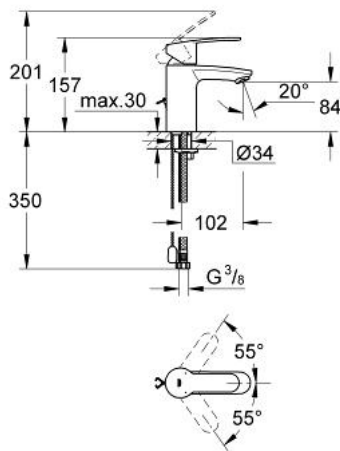

33 557 002 EUROSTYLE COSMOPOLITAN SINGLE-LEVER BASIN MIXER 1/2" S-SIZE

PRODUCT DESCRIPTION

- Colour: chrome
- single hole installation
- metal lever
- GROHE SilkMove 35 mm ceramic cartridge
- GROHE LongLife finish
- adjustable flow rate limiter
- adjustable minimum flow rate approx. 2.5 l/min
- mousseur
- retractable chain
- flexible connection hoses
- GROHE FastFixation installation system with centering support
- optional temperature limiter ref. no. 46 375
- noise classification I in accordance with DIN 4109

33 557 002 EUROSTYLE COSMOPOLITAN SINGLE-LEVER BASIN MIXER 1/2" S-SIZE

SPARE PARTS, 3月 2010 – now

- 1: Lever (Spare part-nr. 46748000)
- 2: Cap (Spare part-nr. 46492000)
- 3: Screw coupling (Spare part-nr. 46460000)
- 4: Cartridge (Spare part-nr. 46374000)
- 5: Chain (Spare part-nr. 06815000)
- 6: Mousseur (Spare part-nr. 13929000)
- 7: Shank mounting kit (Spare part-nr. 46671000)
- 8: Temperature limiter (Spare part-nr. 46375000)*
- 9: Socket spanner (Spare part-nr. 19332000)*
- 10: Mounting wrench (Spare part-nr. 19017000)*