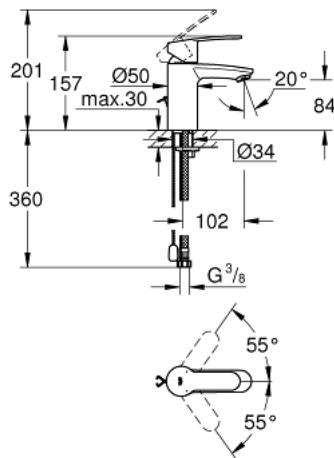

## 33 557 20E EUROSTYLE COSMOPOLITAN SINGLE-LEVER BASIN MIXER S-SIZE

### PRODUCT DESCRIPTION

- Colour: chrome
- single hole installation
- metal lever
- GROHE SilkMove 35 mm ceramic cartridge
- adjustable flow rate limiter
- adjustable minimum flow rate approx. 2.5 l/min
- temperature limiter
- GROHE LongLife finish
- GROHE EcoJoy - less water, perfect flow
- maximum flow rate (at 3 bar): 5 l/min
- GROHE FastFixation installation system with centering support
- SpeedClean Mousseur
- retractable chain
- flexible connection hoses
- noise classification 1 in accordance with DIN4109

### SPARE PARTS, August 2017 – now

- 1: Lever (Spare part-nr. 46748000)
  - 2: Shield (Spare part-nr. 46492000)
  - 3: Screw coupling (Spare part-nr. 46460000)
  - 4: Cartridge (Spare part-nr. 46374000)
  - 5: Mousseur (Spare part-nr. 48159000)
  - 6: Chain support (Spare part-nr. 06815000)
  - 7: Shank mounting kit (Spare part-nr. 46671000)
  - 8: Socket spanner (Spare part-nr. 19332000)\*
  - 9: Mounting wrench (Spare part-nr. 19017000)\*
- \* Optional accessories