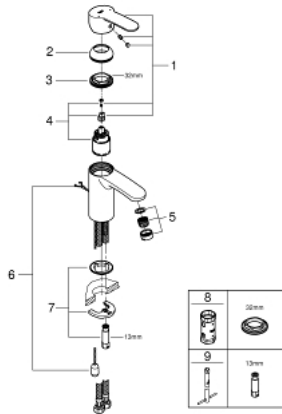

## 33 557 20E EUROSTYLE COSMOPOLITAN SINGLE-LEVER BASIN MIXER S-SIZE

### PRODUCT DESCRIPTION

- Colour: chrome
- single hole installation
- metal lever
- GROHE SilkMove 35 mm ceramic cartridge
- adjustable flow rate limiter
- adjustable minimum flow rate approx. 2.5 l/min
- temperature limiter
- GROHE LongLife finish
- GROHE EcoJoy - less water, perfect flow
- maximum flow rate (at 3 bar): 5 l/min
- GROHE FastFixation installation system with centering support
- SpeedClean Mousseur
- retractable chain
- flexible connection hoses
- noise classification 1 in accordance with DIN4109

### SPARE PARTS, August 2017 – now

- 1: Lever (Spare part-nr. 46748000)
  - 2: Shield (Spare part-nr. 46492000)
  - 3: Screw coupling (Spare part-nr. 46460000)
  - 4: Cartridge (Spare part-nr. 46374000)
  - 5: Mousseur (Spare part-nr. 48159000)
  - 6: Chain support (Spare part-nr. 06815000)
  - 7: Shank mounting kit (Spare part-nr. 46671000)
  - 8: Socket spanner (Spare part-nr. 19332000)\*
  - 9: Mounting wrench (Spare part-nr. 19017000)\*
- \* Optional accessories