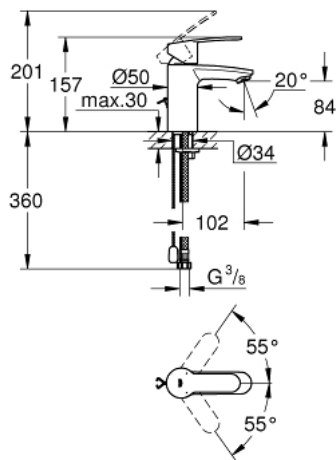

33 557 20E EUROSTYLE COSMOPOLITAN SINGLE-LEVER BASIN MIXER 1/2" S-SIZE

PRODUCT DESCRIPTION

- Colour: chrome
- single hole installation
- metal lever
- GROHE SilkMove 35 mm ceramic cartridge
- adjustable flow rate limiter
- adjustable minimum flow rate approx. 2.5 l/min
- temperature limiter
- GROHE LongLife finish
- GROHE EcoJoy - Less water, perfect flow
- maximum flow rate (at 3 bar): 5 l/min
- GROHE FastFixation installation system with centering support
- SpeedClean mousseur
- retractable chain
- flexible connection hoses
- noise classification I in accordance with DIN 4109

33 557 20E EUROSTYLE COSMOPOLITAN SINGLE-LEVER BASIN MIXER 1/2" S-SIZE

SPARE PARTS, 8月 2017 – now

- 1: Lever (Spare part-nr. 46748000)
 - 2: Cap (Spare part-nr. 46492000)
 - 3: Screw coupling (Spare part-nr. 46460000)
 - 4: Cartridge (Spare part-nr. 46374000)
 - 5: Mousseur (Spare part-nr. 48159000)
 - 6: Chain (Spare part-nr. 06815000)
 - 7: Shank mounting kit (Spare part-nr. 46671000)
 - 8: Socket spanner (Spare part-nr. 19332000)*
 - 9: Mounting wrench (Spare part-nr. 19017000)*
- * Optional accessories