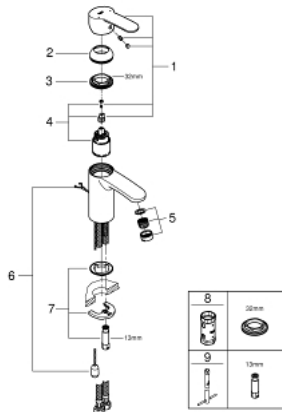

33 557 20E EUROSTYLE COSMOPOLITAN SINGLE-LEVER BASIN MIXER 1/2" S-SIZE

PRODUCT DESCRIPTION

- Colour: chrome
- single hole installation
- metal lever
- GROHE SilkMove 35 mm ceramic cartridge
- adjustable flow rate limiter
- adjustable minimum flow rate approx. 2.5 l/min
- temperature limiter
- GROHE LongLife finish
- GROHE EcoJoy - Less water, perfect flow
- maximum flow rate (at 3 bar): 5 l/min
- GROHE FastFixation installation system with centering support
- SpeedClean mousseur
- retractable chain
- flexible connection hoses
- noise classification I in accordance with DIN 4109

33 557 20E EUROSTYLE COSMOPOLITAN SINGLE-LEVER BASIN MIXER 1/2" S-SIZE

SPARE PARTS, 8月 2017 – now

- 1: Lever (Spare part-nr. 46748000)
 - 2: Cap (Spare part-nr. 46492000)
 - 3: Screw coupling (Spare part-nr. 46460000)
 - 4: Cartridge (Spare part-nr. 46374000)
 - 5: Mousseur (Spare part-nr. 48159000)
 - 6: Chain (Spare part-nr. 06815000)
 - 7: Shank mounting kit (Spare part-nr. 46671000)
 - 8: Socket spanner (Spare part-nr. 19332000)*
 - 9: Mounting wrench (Spare part-nr. 19017000)*
- * Optional accessories