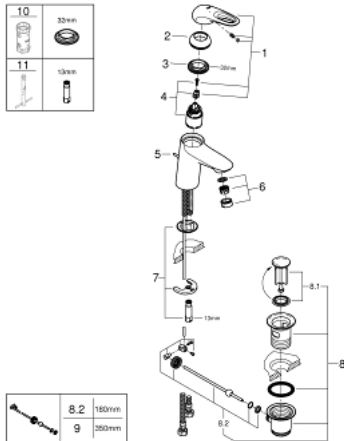

33 558 003 EUROSTYLE SINGLE-LEVER BASIN MIXER 1/2" S-SIZE

PRODUCT DESCRIPTION

- Colour: chrome
- single hole installation
- loop metal lever
- GROHE SilkMove 35 mm ceramic cartridge
- adjustable flow rate limiter
- with temperature limiter
- GROHE LongLife finish
- GROHE EcoJoy - Less water, perfect flow
- maximum flow rate (at 3 bar): 5 l/min
- GROHE FastFixation rapid installation system
- pop-up waste set 1 1/4"
- flexible connection hoses

33 558 003 EUROSTYLE SINGLE-LEVER BASIN MIXER 1/2" S-SIZE

SPARE PARTS, 1月 2015 – now

- 1: Lever (Spare part-nr. 46938000)
 - 2: Cap (Spare part-nr. 46492000)
 - 3: Screw coupling (Spare part-nr. 46460000)
 - 4: Cartridge (Spare part-nr. 46374000)
 - 5: Pop-up rod (Spare part-nr. 46739000)
 - 6: Mousseur (Spare part-nr. 48159000)
 - 7: Shank mounting kit (Spare part-nr. 46671000)
 - 8: Waste set 1 1/4" (Spare part-nr. 28910000)
 - 8.1: Plug (Spare part-nr. 07182000)
 - 8.2: Eccentric rod (Spare part-nr. 07052000)
 - 9: Eccentric rod (Spare part-nr. 07341000)*
 - 10: Socket spanner (Spare part-nr. 19332000)*
 - 11: Mounting wrench (Spare part-nr. 19017000)*
- * Optional accessories