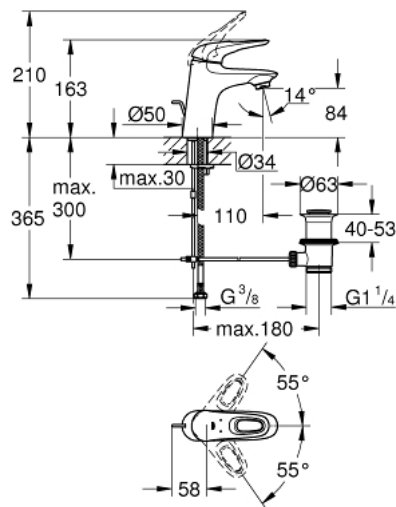

33 558 003 EUROSTYLE SINGLE-LEVER BASIN MIXER 1/2" S-SIZE

PRODUCT DESCRIPTION

- Colour: chrome
- single hole installation
- loop metal lever
- GROHE SilkMove 35 mm ceramic cartridge
- adjustable flow rate limiter
- with temperature limiter
- GROHE LongLife finish
- GROHE EcoJoy - Less water, perfect flow
- maximum flow rate (at 3 bar): 5 l/min
- GROHE FastFixation rapid installation system
- pop-up waste set 1 1/4"
- flexible connection hoses

33 558 003 EUROSTYLE SINGLE-LEVER BASIN MIXER 1/2" S-SIZE

SPARE PARTS, 1月 2015 – now

- 1: Lever (Spare part-nr. 46938000)
 - 2: Cap (Spare part-nr. 46492000)
 - 3: Screw coupling (Spare part-nr. 46460000)
 - 4: Cartridge (Spare part-nr. 46374000)
 - 5: Pop-up rod (Spare part-nr. 46739000)
 - 6: Mousseur (Spare part-nr. 48159000)
 - 7: Shank mounting kit (Spare part-nr. 46671000)
 - 8: Waste set 1 1/4" (Spare part-nr. 28910000)
 - 8.1: Plug (Spare part-nr. 07182000)
 - 8.2: Eccentric rod (Spare part-nr. 07052000)
 - 9: Eccentric rod (Spare part-nr. 07341000)*
 - 10: Socket spanner (Spare part-nr. 19332000)*
 - 11: Mounting wrench (Spare part-nr. 19017000)*
- * Optional accessories