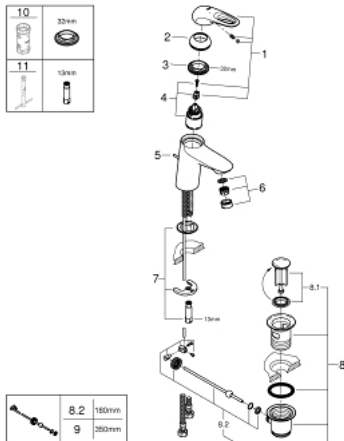

## 33 558 LS3 EUROSTYLE SINGLE-LEVER BASIN MIXER S-SIZE

### PRODUCT DESCRIPTION

- Colour: moon white/chrome
- single hole installation
- loop metal lever
- GROHE SilkMove 35 mm ceramic cartridge
- adjustable flow rate limiter
- with temperature limiter
- GROHE LongLife finish
- GROHE EcoJoy - less water, perfect flow
- maximum flow rate (at 3 bar): 5 l/min
- GROHE FastFixation rapid installation system
- pop-up waste set 1 1/4"
- flexible connection hoses

### SPARE PARTS, February 2015 – now

- 1: Lever (Spare part-nr. 46938LS0)
  - 2: Shield (Spare part-nr. 46492000)
  - 3: Screw coupling (Spare part-nr. 46460000)
  - 4: Cartridge (Spare part-nr. 46374000)
  - 5: Pop-up rod (Spare part-nr. 46739000)
  - 6: Mousseur (Spare part-nr. 48159000)
  - 7: Shank mounting kit (Spare part-nr. 46671000)
  - 8: Pop-up waste set 1 1/4" (Spare part-nr. 28910000)
  - 8.1: Plug (Spare part-nr. 07182000)
  - 8.2: Eccentric rod (Spare part-nr. 07052000)
  - 9: Eccentric rod (Spare part-nr. 07341000)\*
  - 10: Socket spanner (Spare part-nr. 19332000)\*
  - 11: Mounting wrench (Spare part-nr. 19017000)\*
- \* Optional accessories