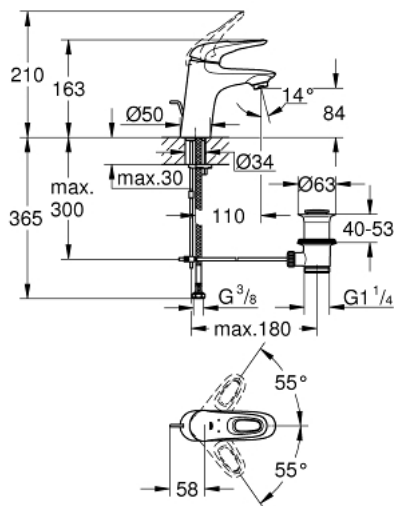

## 33 558 LS3 EUROSTYLE SINGLE-LEVER BASIN MIXER S-SIZE

### PRODUCT DESCRIPTION

- Colour: moon white/chrome
- single hole installation
- loop metal lever
- GROHE SilkMove 35 mm ceramic cartridge
- adjustable flow rate limiter
- with temperature limiter
- GROHE LongLife finish
- GROHE EcoJoy - less water, perfect flow
- maximum flow rate (at 3 bar): 5 l/min
- GROHE FastFixation rapid installation system
- pop-up waste set 1 1/4"
- flexible connection hoses

### SPARE PARTS, February 2015 – now

- 1: Lever (Spare part-nr. 46938LS0)
  - 2: Shield (Spare part-nr. 46492000)
  - 3: Screw coupling (Spare part-nr. 46460000)
  - 4: Cartridge (Spare part-nr. 46374000)
  - 5: Pop-up rod (Spare part-nr. 46739000)
  - 6: Mousseur (Spare part-nr. 48159000)
  - 7: Shank mounting kit (Spare part-nr. 46671000)
  - 8: Pop-up waste set 1 1/4" (Spare part-nr. 28910000)
  - 8.1: Plug (Spare part-nr. 07182000)
  - 8.2: Eccentric rod (Spare part-nr. 07052000)
  - 9: Eccentric rod (Spare part-nr. 07341000)\*
  - 10: Socket spanner (Spare part-nr. 19332000)\*
  - 11: Mounting wrench (Spare part-nr. 19017000)\*
- \* Optional accessories