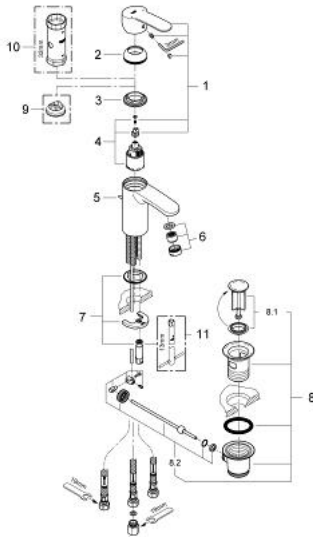

33 561 002 EUROSTYLE COSMOPOLITAN SINGLE-LEVER BASIN MIXER S-SIZE

PRODUCT DESCRIPTION

- Colour: chrome
- single hole installation
- metal lever
- GROHE SilkMove 35 mm ceramic cartridge
- adjustable flow rate limiter
- adjustable minimum flow rate approx. 2.5 l/min
- GROHE LongLife finish
- GROHE FastFixation installation system with centering support
- flow straightener
- pop-up waste set 1 1/4"
- flexible connection hoses
- for open water heater
- optional temperature limiter ref. no. 46 375
- noise classification 1 in accordance with DIN4109

33 561 002 EUROSTYLE COSMOPOLITAN SINGLE-LEVER BASIN MIXER S-SIZE

SPARE PARTS, March 2010 – now

- 1: Lever (Spare part-nr. 46748000)
- 2: Shield (Spare part-nr. 46492000)
- 3: Screw coupling (Spare part-nr. 46460000)
- 4: Cartridge (Spare part-nr. 46558000)
- 5: Pop-up rod (Spare part-nr. 46739000)
- 6: Flow straightener (Spare part-nr. 46162000)
- 7: Shank mounting kit (Spare part-nr. 46671000)
- 8: Pop-up waste set 1 1/4" (Spare part-nr. 28910000)
- 8.1: Plug (Spare part-nr. 07182000)
- 8.2: Eccentric rod (Spare part-nr. 07052000)
- 9: Temperature limiter (Spare part-nr. 46375000)*
- 10: Socket spanner (Spare part-nr. 19332000)
- 11: Mounting wrench (Spare part-nr. 19017000)*