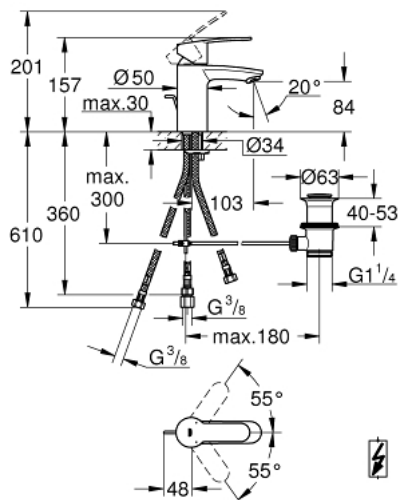

33 561 002 EUROSTYLE COSMOPOLITAN SINGLE-LEVER BASIN MIXER S-SIZE

PRODUCT DESCRIPTION

- Colour: chrome
- single hole installation
- metal lever
- GROHE SilkMove 35 mm ceramic cartridge
- adjustable flow rate limiter
- adjustable minimum flow rate approx. 2.5 l/min
- GROHE LongLife finish
- GROHE FastFixation installation system with centering support
- flow straightener
- pop-up waste set 1 1/4"
- flexible connection hoses
- for open water heater
- optional temperature limiter ref. no. 46 375
- noise classification 1 in accordance with DIN4109

33 561 002 EUROSTYLE COSMOPOLITAN SINGLE-LEVER BASIN MIXER S-SIZE

SPARE PARTS, March 2010 – now

- 1: Lever (Spare part-nr. 46748000)
- 2: Shield (Spare part-nr. 46492000)
- 3: Screw coupling (Spare part-nr. 46460000)
- 4: Cartridge (Spare part-nr. 46558000)
- 5: Pop-up rod (Spare part-nr. 46739000)
- 6: Flow straightener (Spare part-nr. 46162000)
- 7: Shank mounting kit (Spare part-nr. 46671000)
- 8: Pop-up waste set 1 1/4" (Spare part-nr. 28910000)
- 8.1: Plug (Spare part-nr. 07182000)
- 8.2: Eccentric rod (Spare part-nr. 07052000)
- 9: Temperature limiter (Spare part-nr. 46375000)*
- 10: Socket spanner (Spare part-nr. 19332000)
- 11: Mounting wrench (Spare part-nr. 19017000)*