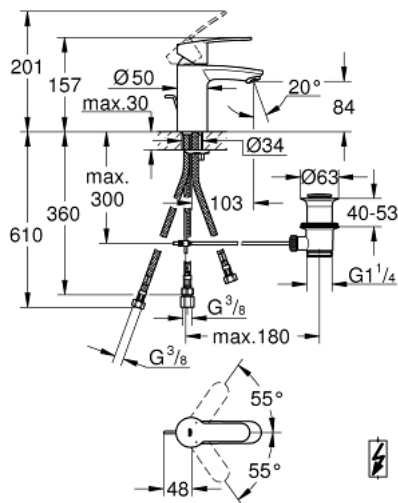

33 561 002 EUROSTYLE COSMOPOLITAN SINGLE-LEVER BASIN MIXER 1/2" S-SIZE

PRODUCT DESCRIPTION

- Colour: chrome
- single hole installation
- metal lever
- GROHE SilkMove 35 mm ceramic cartridge
- adjustable flow rate limiter
- adjustable minimum flow rate approx. 2.5 l/min
- GROHE LongLife finish
- GROHE FastFixation installation system with centering support
- flow straightener
- pop-up waste set 1 1/4"
- flexible connection hoses
- for open water heater
- optional temperature limiter ref. no. 46 375
- noise classification I in accordance with DIN 4109

33 561 002 EUROSTYLE COSMOPOLITAN SINGLE-LEVER BASIN MIXER 1/2" S-SIZE

SPARE PARTS, 3月 2010 – now

- 1: Lever (Spare part-nr. 46748000)
 - 2: Cap (Spare part-nr. 46492000)
 - 3: Screw coupling (Spare part-nr. 46460000)
 - 4: Cartridge (Spare part-nr. 46558000)
 - 5: Pop-up rod (Spare part-nr. 46739000)
 - 6: Flow straightener (Spare part-nr. 46162000)
 - 7: Shank mounting kit (Spare part-nr. 46671000)
 - 8: Waste set 1 1/4" (Spare part-nr. 28910000)
 - 8.1: Plug (Spare part-nr. 07182000)
 - 8.2: Eccentric rod (Spare part-nr. 07052000)
 - 9: Temperature limiter (Spare part-nr. 46375000)*
 - 10: Socket spanner (Spare part-nr. 19332000)
 - 11: Mounting wrench (Spare part-nr. 19017000)*
- * Optional accessories