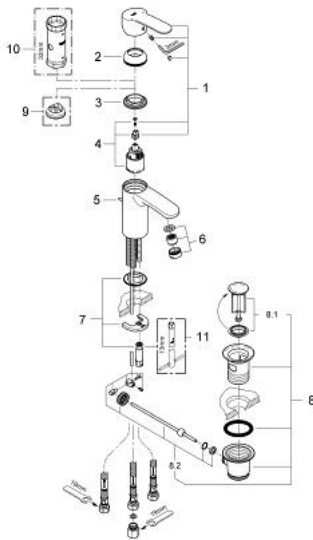

33 561 002 EUROSTYLE COSMOPOLITAN SINGLE-LEVER BASIN MIXER 1/2" S-SIZE

PRODUCT DESCRIPTION

- Colour: chrome
- single hole installation
- metal lever
- GROHE SilkMove 35 mm ceramic cartridge
- adjustable flow rate limiter
- adjustable minimum flow rate approx. 2.5 l/min
- GROHE LongLife finish
- GROHE FastFixation installation system with centering support
- flow straightener
- pop-up waste set 1 1/4"
- flexible connection hoses
- for open water heater
- optional temperature limiter ref. no. 46 375
- noise classification I in accordance with DIN 4109

33 561 002 EUROSTYLE COSMOPOLITAN SINGLE-LEVER BASIN MIXER 1/2" S-SIZE

SPARE PARTS, 3月 2010 – now

- 1: Lever (Spare part-nr. 46748000)
 - 2: Cap (Spare part-nr. 46492000)
 - 3: Screw coupling (Spare part-nr. 46460000)
 - 4: Cartridge (Spare part-nr. 46558000)
 - 5: Pop-up rod (Spare part-nr. 46739000)
 - 6: Flow straightener (Spare part-nr. 46162000)
 - 7: Shank mounting kit (Spare part-nr. 46671000)
 - 8: Waste set 1 1/4" (Spare part-nr. 28910000)
 - 8.1: Plug (Spare part-nr. 07182000)
 - 8.2: Eccentric rod (Spare part-nr. 07052000)
 - 9: Temperature limiter (Spare part-nr. 46375000)*
 - 10: Socket spanner (Spare part-nr. 19332000)
 - 11: Mounting wrench (Spare part-nr. 19017000)*
- * Optional accessories