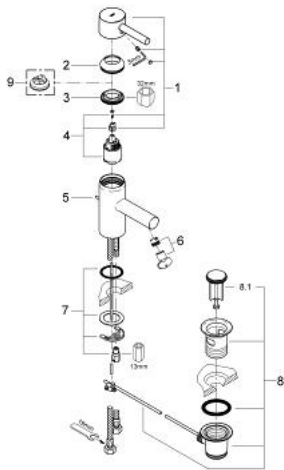

## 33 562 000 ESSENCE SINGLE-LEVER BASIN MIXER S-SIZE

### PRODUCT DESCRIPTION

- Colour: chrome
- single hole installation
- GROHE SilkMove 35 mm ceramic cartridge
- adjustable flow rate limiter
- integrated mousseur
- flexible connection hoses
- pop-up waste set 1 1/4"
- rapid-installation-system
- covered lever fixing
- optional temperature limiter ref. no. 46 375
- GROHE LongLife finish

### SPARE PARTS, July 2008 – now

- 1: Lever (Spare part-nr. 46535000)
- 2: Shield (Spare part-nr. 46436000)
- 3: Screw coupling (Spare part-nr. 46460000)
- 4: Cartridge (Spare part-nr. 46374000)
- 5: Pop-up rod (Spare part-nr. 10769000)
- 6: Mousseur (Spare part-nr. 13937000)
- 7: Shank mounting kit (Spare part-nr. 46249000)
- 8: Pop-up waste set (Spare part-nr. 28915000)
- 8.1: Plug (Spare part-nr. 45210000)
- 9: Temperature limiter (Spare part-nr. 46375000)\*