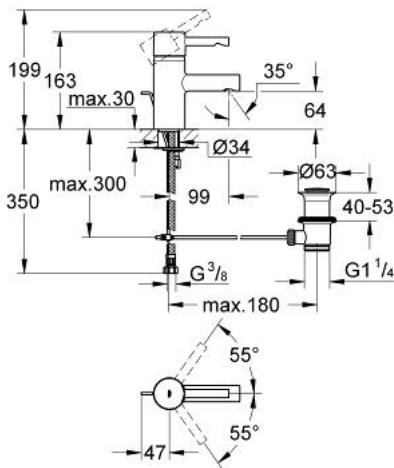

## 33 562 000 ESSENCE SINGLE-LEVER BASIN MIXER S-SIZE

### PRODUCT DESCRIPTION

- Colour: chrome
- single hole installation
- GROHE SilkMove 35 mm ceramic cartridge
- adjustable flow rate limiter
- integrated mousseur
- flexible connection hoses
- pop-up waste set 1 1/4"
- rapid-installation-system
- covered lever fixing
- optional temperature limiter ref. no. 46 375
- GROHE LongLife finish

### SPARE PARTS, July 2008 – now

- 1: Lever (Spare part-nr. 46535000)
- 2: Shield (Spare part-nr. 46436000)
- 3: Screw coupling (Spare part-nr. 46460000)
- 4: Cartridge (Spare part-nr. 46374000)
- 5: Pop-up rod (Spare part-nr. 10769000)
- 6: Mousseur (Spare part-nr. 13937000)
- 7: Shank mounting kit (Spare part-nr. 46249000)
- 8: Pop-up waste set (Spare part-nr. 28915000)
- 8.1: Plug (Spare part-nr. 45210000)
- 9: Temperature limiter (Spare part-nr. 46375000)\*