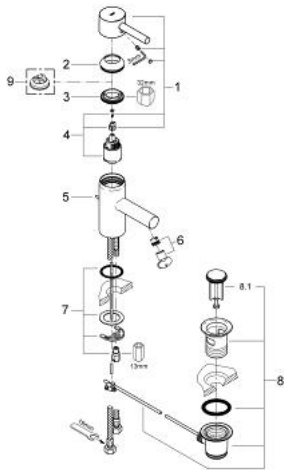

33 562 000 **ESSENCE SINGLE-LEVER BASIN MIXER 1/2"**
S-SIZE

PRODUCT DESCRIPTION

- Colour: chrome
- single hole installation
- GROHE SilkMove 35 mm ceramic cartridge
- adjustable flow rate limiter
- integrated mousseur
- flexible connection hoses
- pop-up waste set 1 1/4"
- rapid installation system
- covered lever fixing
- optional temperature limiter ref. no. 46 375
- GROHE LongLife finish

33 562 000 **ESSENCE SINGLE-LEVER BASIN MIXER 1/2"**
S-SIZE

SPARE PARTS, 7月 2008 – now

- 1: Lever (Spare part-nr. 46535000)
- 2: Cap (Spare part-nr. 46436000)
- 3: Screw coupling (Spare part-nr. 46460000)
- 4: Cartridge (Spare part-nr. 46374000)
- 5: Pop-up rod (Spare part-nr. 10769000)
- 6: Mousseur set (Spare part-nr. 13937000)
- 7: Shank mounting kit (Spare part-nr. 46249000)
- 8: Waste fitting (Spare part-nr. 28915000)
- 8.1: Plug (Spare part-nr. 45210000)
- 9: Temperature limiter (Spare part-nr. 46375000)*