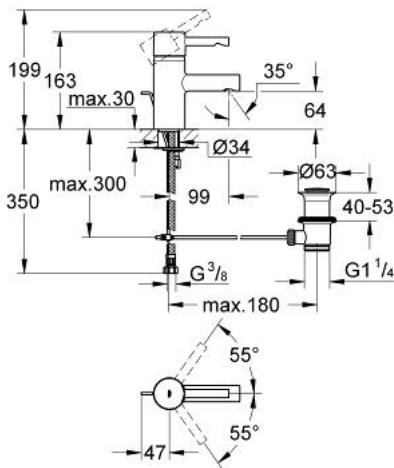

33 562 000 **ESSENCE SINGLE-LEVER BASIN MIXER 1/2"**
S-SIZE

PRODUCT DESCRIPTION

- Colour: chrome
- single hole installation
- GROHE SilkMove 35 mm ceramic cartridge
- adjustable flow rate limiter
- integrated mousseur
- flexible connection hoses
- pop-up waste set 1 1/4"
- rapid installation system
- covered lever fixing
- optional temperature limiter ref. no. 46 375
- GROHE LongLife finish

33 562 000 **ESSENCE SINGLE-LEVER BASIN MIXER 1/2"**
S-SIZE

SPARE PARTS, 7月 2008 – now

- 1: Lever (Spare part-nr. 46535000)
- 2: Cap (Spare part-nr. 46436000)
- 3: Screw coupling (Spare part-nr. 46460000)
- 4: Cartridge (Spare part-nr. 46374000)
- 5: Pop-up rod (Spare part-nr. 10769000)
- 6: Mousseur set (Spare part-nr. 13937000)
- 7: Shank mounting kit (Spare part-nr. 46249000)
- 8: Waste fitting (Spare part-nr. 28915000)
- 8.1: Plug (Spare part-nr. 45210000)
- 9: Temperature limiter (Spare part-nr. 46375000)*