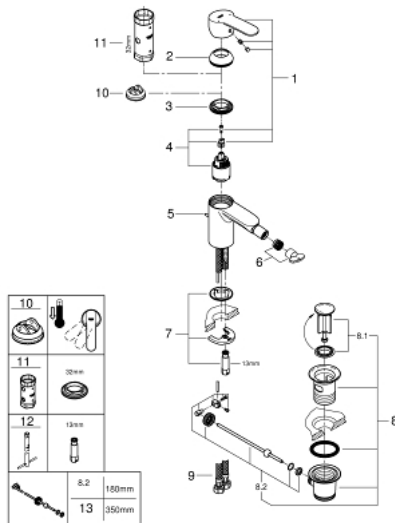

## 33 565 002 EUROSTYLE COSMOPOLITAN SINGLE-LEVER BIDET MIXER S-SIZE

### SPARE PARTS, July 2018 – now

- 1: Lever (Spare part-nr. 46748000)
- 2: Shield (Spare part-nr. 46492000)
- 3: Screw coupling (Spare part-nr. 46460000)
- 4: Cartridge (Spare part-nr. 46374000)
- 5: Pop-up rod (Spare part-nr. 46739000)
- 6: Mousseur (Spare part-nr. 13998000)
- 7: Shank mounting kit (Spare part-nr. 46671000)
- 8: Pop-up waste set 1 1/4" (Spare part-nr. 28910000)
- 8.1: Plug (Spare part-nr. 07182000)
- 8.2: Eccentric rod (Spare part-nr. 07052000)
- 9: Connection hose (Spare part-nr. 46255000)
- 10: Temperature limiter (Spare part-nr. 46375000)\*
- 11: Socket spanner (Spare part-nr. 19332000)\*
- 12: Mounting wrench (Spare part-nr. 19017000)\*
- 13: Eccentric rod (Spare part-nr. 07341000)\*