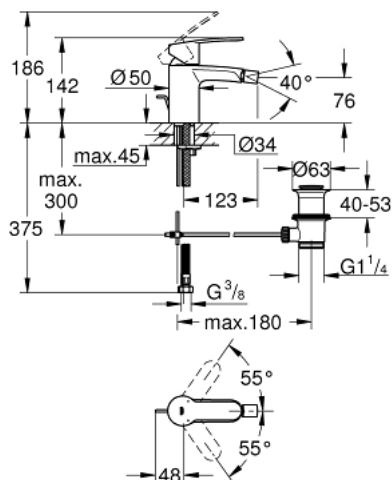

## 33 565 002 EUROSTYLE COSMOPOLITAN SINGLE-LEVER BIDET MIXER 1/2" S-SIZE

### PRODUCT DESCRIPTION

- Colour: chrome
- single hole installation
- metal lever
- GROHE SilkMove 35 mm ceramic cartridge
- adjustable flow rate limiter
- adjustable minimum flow rate approx. 2.5 l/min
- GROHE LongLife finish
- GROHE EcoJoy - Less water, perfect flow
- maximum flow rate (at 3 bar): 5 l/min
- GROHE FastFixation installation system with centering support
- ball-joint mousseur
- pop-up waste set 1 1/4"
- flexible connection hoses
- min. recommended pressure 1.0 bar
- optional temperature limiter ref. no. 46 375