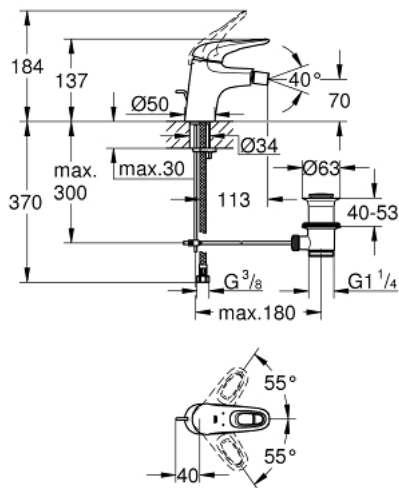

33 565 003 EUROSTYLE SINGLE-LEVER BIDET MIXER S-SIZE

PRODUCT DESCRIPTION

- Colour: chrome
- single hole installation
- loop metal lever
- GROHE SilkMove 35 mm ceramic cartridge
- adjustable flow rate limiter
- with temperature limiter
- GROHE LongLife finish
- GROHE EcoJoy - less water, perfect flow
- maximum flow rate (at 3 bar): 5 l/min
- GROHE FastFixation rapid installation system
- with ball joint
- pop-up waste set 1 1/4"
- flexible connection hoses

33 565 003 EUROSTYLE SINGLE-LEVER BIDET MIXER S-SIZE

SPARE PARTS, January 2015 – now

- 1: Lever (Spare part-nr. 46938000)
 - 2: Shield (Spare part-nr. 46492000)
 - 3: Screw coupling (Spare part-nr. 46460000)
 - 4: Cartridge (Spare part-nr. 46374000)
 - 5: Pop-up rod (Spare part-nr. 46739000)
 - 6: Mousseur (Spare part-nr. 13998000)
 - 7: Shank mounting kit (Spare part-nr. 46671000)
 - 8: Pop-up waste set 1 1/4" (Spare part-nr. 28910000)
 - 8.1: Plug (Spare part-nr. 07182000)
 - 8.2: Eccentric rod (Spare part-nr. 07052000)
 - 9: Eccentric rod (Spare part-nr. 07341000)*
 - 10: Socket spanner (Spare part-nr. 19332000)*
 - 11: Mounting wrench (Spare part-nr. 19017000)*
- * Optional accessories