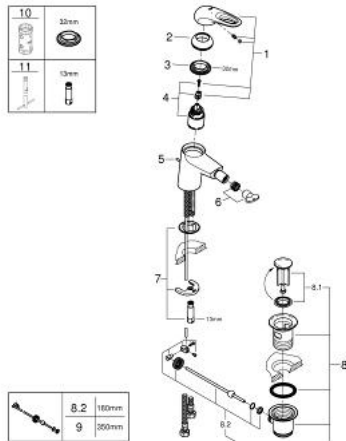

33 565 003 EUROSTYLE SINGLE-LEVER BIDET MIXER S-SIZE

PRODUCT DESCRIPTION

- Colour: chrome
- single hole installation
- loop metal lever
- GROHE SilkMove 35 mm ceramic cartridge
- adjustable flow rate limiter
- with temperature limiter
- GROHE LongLife finish
- GROHE EcoJoy - less water, perfect flow
- maximum flow rate (at 3 bar): 5 l/min
- GROHE FastFixation rapid installation system
- with ball joint
- pop-up waste set 1 1/4"
- flexible connection hoses

33 565 003 EUROSTYLE SINGLE-LEVER BIDET MIXER S-SIZE

SPARE PARTS, January 2015 – now

- 1: Lever (Spare part-nr. 46938000)
 - 2: Shield (Spare part-nr. 46492000)
 - 3: Screw coupling (Spare part-nr. 46460000)
 - 4: Cartridge (Spare part-nr. 46374000)
 - 5: Pop-up rod (Spare part-nr. 46739000)
 - 6: Mousseur (Spare part-nr. 13998000)
 - 7: Shank mounting kit (Spare part-nr. 46671000)
 - 8: Pop-up waste set 1 1/4" (Spare part-nr. 28910000)
 - 8.1: Plug (Spare part-nr. 07182000)
 - 8.2: Eccentric rod (Spare part-nr. 07052000)
 - 9: Eccentric rod (Spare part-nr. 07341000)*
 - 10: Socket spanner (Spare part-nr. 19332000)*
 - 11: Mounting wrench (Spare part-nr. 19017000)*
- * Optional accessories