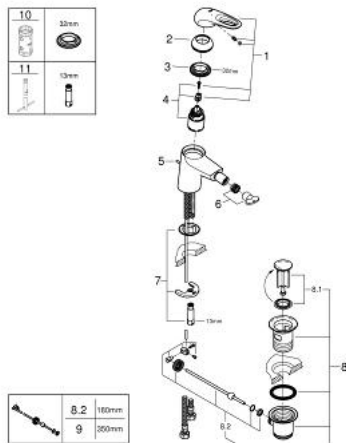

33 565 003 EUROSTYLE SINGLE-LEVER BIDET MIXER 1/2" S-SIZE

PRODUCT DESCRIPTION

- Colour: chrome
- single hole installation
- loop metal lever
- GROHE SilkMove 35 mm ceramic cartridge
- adjustable flow rate limiter
- with temperature limiter
- GROHE LongLife finish
- GROHE EcoJoy - Less water, perfect flow
- maximum flow rate (at 3 bar): 5 l/min
- GROHE FastFixation rapid installation system
- with ball joint
- pop-up waste set 1 1/4"
- flexible connection hoses

33 565 003 EUROSTYLE SINGLE-LEVER BIDET MIXER 1/2" S-SIZE

SPARE PARTS, 1月 2015 – now

- 1: Lever (Spare part-nr. 46938000)
 - 2: Cap (Spare part-nr. 46492000)
 - 3: Screw coupling (Spare part-nr. 46460000)
 - 4: Cartridge (Spare part-nr. 46374000)
 - 5: Pop-up rod (Spare part-nr. 46739000)
 - 6: Mousseur (Spare part-nr. 13998000)
 - 7: Shank mounting kit (Spare part-nr. 46671000)
 - 8: Waste set 1 1/4" (Spare part-nr. 28910000)
 - 8.1: Plug (Spare part-nr. 07182000)
 - 8.2: Eccentric rod (Spare part-nr. 07052000)
 - 9: Eccentric rod (Spare part-nr. 07341000)*
 - 10: Socket spanner (Spare part-nr. 19332000)*
 - 11: Mounting wrench (Spare part-nr. 19017000)*
- * Optional accessories