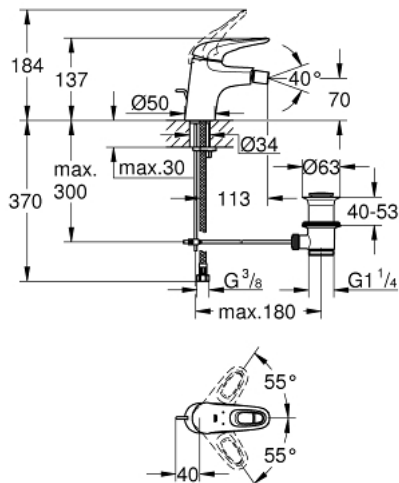

33 565 003 EUROSTYLE SINGLE-LEVER BIDET MIXER 1/2" S-SIZE

PRODUCT DESCRIPTION

- Colour: chrome
- single hole installation
- loop metal lever
- GROHE SilkMove 35 mm ceramic cartridge
- adjustable flow rate limiter
- with temperature limiter
- GROHE LongLife finish
- GROHE EcoJoy - Less water, perfect flow
- maximum flow rate (at 3 bar): 5 l/min
- GROHE FastFixation rapid installation system
- with ball joint
- pop-up waste set 1 1/4"
- flexible connection hoses

33 565 003 EUROSTYLE SINGLE-LEVER BIDET MIXER 1/2" S-SIZE

SPARE PARTS, 1月 2015 – now

- 1: Lever (Spare part-nr. 46938000)
 - 2: Cap (Spare part-nr. 46492000)
 - 3: Screw coupling (Spare part-nr. 46460000)
 - 4: Cartridge (Spare part-nr. 46374000)
 - 5: Pop-up rod (Spare part-nr. 46739000)
 - 6: Mousseur (Spare part-nr. 13998000)
 - 7: Shank mounting kit (Spare part-nr. 46671000)
 - 8: Waste set 1 1/4" (Spare part-nr. 28910000)
 - 8.1: Plug (Spare part-nr. 07182000)
 - 8.2: Eccentric rod (Spare part-nr. 07052000)
 - 9: Eccentric rod (Spare part-nr. 07341000)*
 - 10: Socket spanner (Spare part-nr. 19332000)*
 - 11: Mounting wrench (Spare part-nr. 19017000)*
- * Optional accessories