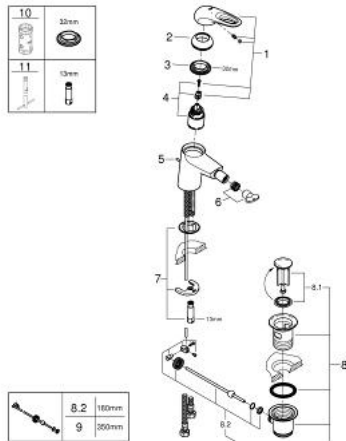

## 33 565 LS3 EUROSTYLE SINGLE-LEVER BIDET MIXER S-SIZE

### PRODUCT DESCRIPTION

- Colour: moon white/chrome
- single hole installation
- loop metal lever
- GROHE SilkMove 35 mm ceramic cartridge
- adjustable flow rate limiter
- with temperature limiter
- GROHE LongLife finish
- GROHE EcoJoy - less water, perfect flow
- maximum flow rate (at 3 bar): 5 l/min
- GROHE FastFixation rapid installation system
- with ball joint
- pop-up waste set 1 1/4"
- flexible connection hoses

### SPARE PARTS, January 2015 – now

- 1: Lever (Spare part-nr. 46938LS0)
  - 2: Shield (Spare part-nr. 46492000)
  - 3: Screw coupling (Spare part-nr. 46460000)
  - 4: Cartridge (Spare part-nr. 46374000)
  - 5: Pop-up rod (Spare part-nr. 46739000)
  - 6: Mousseur (Spare part-nr. 13998000)
  - 7: Shank mounting kit (Spare part-nr. 46671000)
  - 8: Pop-up waste set 1 1/4" (Spare part-nr. 28910000)
  - 8.1: Plug (Spare part-nr. 07182000)
  - 8.2: Eccentric rod (Spare part-nr. 07052000)
  - 9: Eccentric rod (Spare part-nr. 07341000)\*
  - 10: Socket spanner (Spare part-nr. 19332000)\*
  - 11: Mounting wrench (Spare part-nr. 19017000)\*
- \* Optional accessories