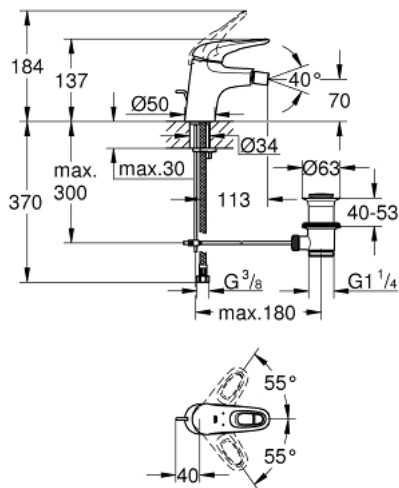

## 33 565 LS3 EUROSTYLE SINGLE-LEVER BIDET MIXER S-SIZE

### PRODUCT DESCRIPTION

- Colour: moon white/chrome
- single hole installation
- loop metal lever
- GROHE SilkMove 35 mm ceramic cartridge
- adjustable flow rate limiter
- with temperature limiter
- GROHE LongLife finish
- GROHE EcoJoy - less water, perfect flow
- maximum flow rate (at 3 bar): 5 l/min
- GROHE FastFixation rapid installation system
- with ball joint
- pop-up waste set 1 1/4"
- flexible connection hoses

### SPARE PARTS, January 2015 – now

- 1: Lever (Spare part-nr. 46938LS0)
  - 2: Shield (Spare part-nr. 46492000)
  - 3: Screw coupling (Spare part-nr. 46460000)
  - 4: Cartridge (Spare part-nr. 46374000)
  - 5: Pop-up rod (Spare part-nr. 46739000)
  - 6: Mousseur (Spare part-nr. 13998000)
  - 7: Shank mounting kit (Spare part-nr. 46671000)
  - 8: Pop-up waste set 1 1/4" (Spare part-nr. 28910000)
  - 8.1: Plug (Spare part-nr. 07182000)
  - 8.2: Eccentric rod (Spare part-nr. 07052000)
  - 9: Eccentric rod (Spare part-nr. 07341000)\*
  - 10: Socket spanner (Spare part-nr. 19332000)\*
  - 11: Mounting wrench (Spare part-nr. 19017000)\*
- \* Optional accessories