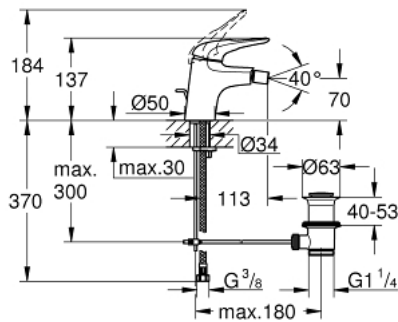

33 565 LS3 EUROSTYLE SINGLE-LEVER BIDET MIXER 1/2" S-SIZE

PRODUCT DESCRIPTION

- Colour: moon white/chrome
- single hole installation
- loop metal lever
- GROHE SilkMove 35 mm ceramic cartridge
- adjustable flow rate limiter
- with temperature limiter
- GROHE LongLife finish
- GROHE EcoJoy - Less water, perfect flow
- maximum flow rate (at 3 bar): 5 l/min
- GROHE FastFixation rapid installation system
- with ball joint
- pop-up waste set 1 1/4"
- flexible connection hoses

33 565 LS3 EUROSTYLE SINGLE-LEVER BIDET MIXER 1/2" S-SIZE

SPARE PARTS, 1月 2015 – now

- 1: Lever (Spare part-nr. 46938LS0)
 - 2: Cap (Spare part-nr. 46492000)
 - 3: Screw coupling (Spare part-nr. 46460000)
 - 4: Cartridge (Spare part-nr. 46374000)
 - 5: Pop-up rod (Spare part-nr. 46739000)
 - 6: Mousseur (Spare part-nr. 13998000)
 - 7: Shank mounting kit (Spare part-nr. 46671000)
 - 8: Waste set 1 1/4" (Spare part-nr. 28910000)
 - 8.1: Plug (Spare part-nr. 07182000)
 - 8.2: Eccentric rod (Spare part-nr. 07052000)
 - 9: Eccentric rod (Spare part-nr. 07341000)*
 - 10: Socket spanner (Spare part-nr. 19332000)*
 - 11: Mounting wrench (Spare part-nr. 19017000)*
- * Optional accessories