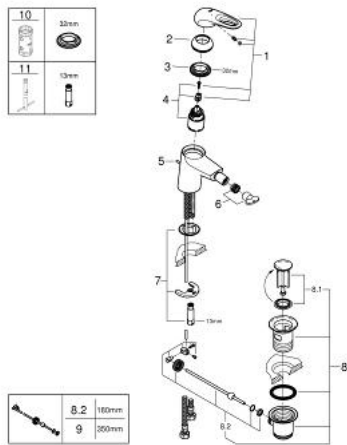

33 565 LS3 EUROSTYLE SINGLE-LEVER BIDET MIXER 1/2" S-SIZE

PRODUCT DESCRIPTION

- Colour: moon white/chrome
- single hole installation
- loop metal lever
- GROHE SilkMove 35 mm ceramic cartridge
- adjustable flow rate limiter
- with temperature limiter
- GROHE LongLife finish
- GROHE EcoJoy - Less water, perfect flow
- maximum flow rate (at 3 bar): 5 l/min
- GROHE FastFixation rapid installation system
- with ball joint
- pop-up waste set 1 1/4"
- flexible connection hoses

33 565 LS3 EUROSTYLE SINGLE-LEVER BIDET MIXER 1/2" S-SIZE

SPARE PARTS, 1月 2015 – now

- 1: Lever (Spare part-nr. 46938LS0)
 - 2: Cap (Spare part-nr. 46492000)
 - 3: Screw coupling (Spare part-nr. 46460000)
 - 4: Cartridge (Spare part-nr. 46374000)
 - 5: Pop-up rod (Spare part-nr. 46739000)
 - 6: Mousseur (Spare part-nr. 13998000)
 - 7: Shank mounting kit (Spare part-nr. 46671000)
 - 8: Waste set 1 1/4" (Spare part-nr. 28910000)
 - 8.1: Plug (Spare part-nr. 07182000)
 - 8.2: Eccentric rod (Spare part-nr. 07052000)
 - 9: Eccentric rod (Spare part-nr. 07341000)*
 - 10: Socket spanner (Spare part-nr. 19332000)*
 - 11: Mounting wrench (Spare part-nr. 19017000)*
- * Optional accessories