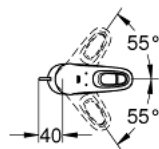

33 565 LS3 EUROSTYLE SINGLE-LEVER BIDET MIXER 1/2" S-SIZE

PRODUCT DESCRIPTION

- Colour: moon white/chrome
- single hole installation
- loop metal lever
- GROHE SilkMove 35 mm ceramic cartridge
- adjustable flow rate limiter
- with temperature limiter
- GROHE LongLife finish
- GROHE EcoJoy - Less water, perfect flow
- maximum flow rate (at 3 bar): 5 l/min
- GROHE FastFixation rapid installation system
- with ball joint
- pop-up waste set 1 1/4"
- flexible connection hoses

33 565 LS3 EUROSTYLE SINGLE-LEVER BIDET MIXER 1/2" S-SIZE

SPARE PARTS, 1月 2015 – now

- 1: Lever (Spare part-nr. 46938LS0)
 - 2: Cap (Spare part-nr. 46492000)
 - 3: Screw coupling (Spare part-nr. 46460000)
 - 4: Cartridge (Spare part-nr. 46374000)
 - 5: Pop-up rod (Spare part-nr. 46739000)
 - 6: Mousseur (Spare part-nr. 13998000)
 - 7: Shank mounting kit (Spare part-nr. 46671000)
 - 8: Waste set 1 1/4" (Spare part-nr. 28910000)
 - 8.1: Plug (Spare part-nr. 07182000)
 - 8.2: Eccentric rod (Spare part-nr. 07052000)
 - 9: Eccentric rod (Spare part-nr. 07341000)*
 - 10: Socket spanner (Spare part-nr. 19332000)*
 - 11: Mounting wrench (Spare part-nr. 19017000)*
- * Optional accessories