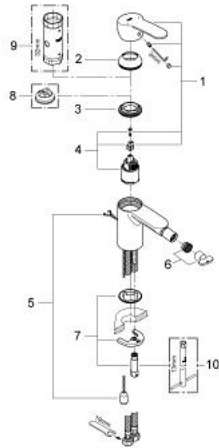

33 566 002 EUROSTYLE COSMOPOLITAN SINGLE-LEVER BIDET MIXER S-SIZE

PRODUCT DESCRIPTION

- Colour: chrome
- single hole installation
- metal lever
- GROHE SilkMove 35 mm ceramic cartridge
- adjustable flow rate limiter
- adjustable minimum flow rate approx. 2.5 l/min
- GROHE LongLife finish
- GROHE EcoJoy - less water, perfect flow
- maximum flow rate (at 3 bar): 5 l/min
- GROHE FastFixation installation system with centering support
- ball-joint mousseur
- retractable chain
- flexible connection hoses
- optional temperature limiter ref. no. 46 375
- noise classification 1 in accordance with DIN4109

33 566 002 EUROSTYLE COSMOPOLITAN SINGLE-LEVER BIDET MIXER S-SIZE

SPARE PARTS, March 2010 – now

- 1: Lever (Spare part-nr. 46748000)
- 2: Shield (Spare part-nr. 46492000)
- 3: Screw coupling (Spare part-nr. 46460000)
- 4: Cartridge (Spare part-nr. 46374000)
- 5: Chain support (Spare part-nr. 06815000)
- 6: Mousseur (Spare part-nr. 13998000)
- 7: Shank mounting kit (Spare part-nr. 46671000)
- 8: Temperature limiter (Spare part-nr. 46375000)*
- 9: Socket spanner (Spare part-nr. 19332000)*
- 10: Mounting wrench (Spare part-nr. 19017000)*