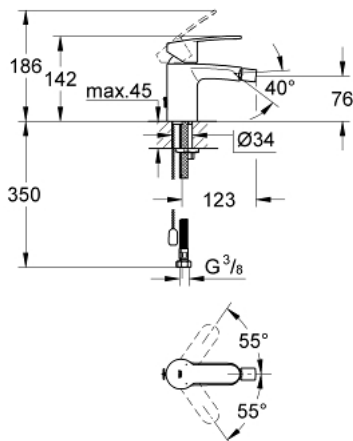

33 566 002 EUROSTYLE COSMOPOLITAN SINGLE-LEVER BIDET MIXER S-SIZE

PRODUCT DESCRIPTION

- Colour: chrome
- single hole installation
- metal lever
- GROHE SilkMove 35 mm ceramic cartridge
- adjustable flow rate limiter
- adjustable minimum flow rate approx. 2.5 l/min
- GROHE LongLife finish
- GROHE EcoJoy - less water, perfect flow
- maximum flow rate (at 3 bar): 5 l/min
- GROHE FastFixation installation system with centering support
- ball-joint mousseur
- retractable chain
- flexible connection hoses
- optional temperature limiter ref. no. 46 375
- noise classification 1 in accordance with DIN4109

33 566 002 EUROSTYLE COSMOPOLITAN SINGLE-LEVER BIDET MIXER S-SIZE

SPARE PARTS, March 2010 – now

- 1: Lever (Spare part-nr. 46748000)
- 2: Shield (Spare part-nr. 46492000)
- 3: Screw coupling (Spare part-nr. 46460000)
- 4: Cartridge (Spare part-nr. 46374000)
- 5: Chain support (Spare part-nr. 06815000)
- 6: Mousseur (Spare part-nr. 13998000)
- 7: Shank mounting kit (Spare part-nr. 46671000)
- 8: Temperature limiter (Spare part-nr. 46375000)*
- 9: Socket spanner (Spare part-nr. 19332000)*
- 10: Mounting wrench (Spare part-nr. 19017000)*