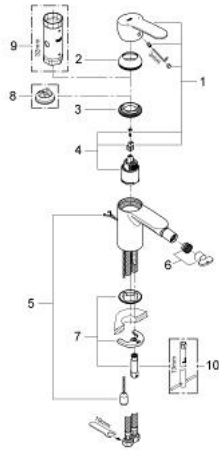

## 33 566 002 EUROSTYLE COSMOPOLITAN SINGLE-LEVER BIDET MIXER 1/2" S-SIZE

### PRODUCT DESCRIPTION

- Colour: chrome
- single hole installation
- metal lever
- GROHE SilkMove 35 mm ceramic cartridge
- adjustable flow rate limiter
- adjustable minimum flow rate approx. 2.5 l/min
- GROHE LongLife finish
- GROHE EcoJoy - Less water, perfect flow
- maximum flow rate (at 3 bar): 5 l/min
- GROHE FastFixation installation system with centering support
- ball-joint mousseur
- retractable chain
- flexible connection hoses
- optional temperature limiter ref. no. 46 375
- noise classification I in accordance with DIN 4109

### SPARE PARTS, 3月 2010 – now

- 1: Lever (Spare part-nr. 46748000)
- 2: Cap (Spare part-nr. 46492000)
- 3: Screw coupling (Spare part-nr. 46460000)
- 4: Cartridge (Spare part-nr. 46374000)
- 5: Chain (Spare part-nr. 06815000)
- 6: Mousseur (Spare part-nr. 13998000)
- 7: Shank mounting kit (Spare part-nr. 46671000)
- 8: Temperature limiter (Spare part-nr. 46375000)\*
- 9: Socket spanner (Spare part-nr. 19332000)\*
- 10: Mounting wrench (Spare part-nr. 19017000)\*