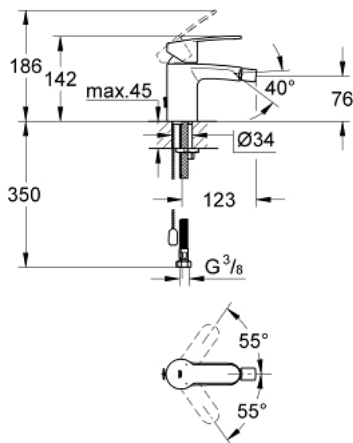

## 33 566 002 EUROSTYLE COSMOPOLITAN SINGLE-LEVER BIDET MIXER 1/2" S-SIZE

### PRODUCT DESCRIPTION

- Colour: chrome
- single hole installation
- metal lever
- GROHE SilkMove 35 mm ceramic cartridge
- adjustable flow rate limiter
- adjustable minimum flow rate approx. 2.5 l/min
- GROHE LongLife finish
- GROHE EcoJoy - Less water, perfect flow
- maximum flow rate (at 3 bar): 5 l/min
- GROHE FastFixation installation system with centering support
- ball-joint mousseur
- retractable chain
- flexible connection hoses
- optional temperature limiter ref. no. 46 375
- noise classification I in accordance with DIN 4109

### SPARE PARTS, 3月 2010 – now

- 1: Lever (Spare part-nr. 46748000)
- 2: Cap (Spare part-nr. 46492000)
- 3: Screw coupling (Spare part-nr. 46460000)
- 4: Cartridge (Spare part-nr. 46374000)
- 5: Chain (Spare part-nr. 06815000)
- 6: Mousseur (Spare part-nr. 13998000)
- 7: Shank mounting kit (Spare part-nr. 46671000)
- 8: Temperature limiter (Spare part-nr. 46375000)\*
- 9: Socket spanner (Spare part-nr. 19332000)\*
- 10: Mounting wrench (Spare part-nr. 19017000)\*