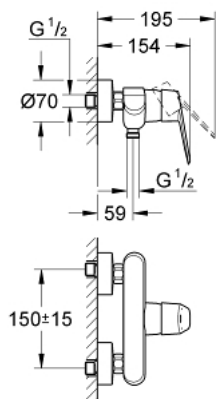

## 33 569 002 EURODISC COSMOPOLITAN SINGLE-LEVER SHOWER MIXER

### PRODUCT DESCRIPTION

- Colour: chrome
- wall mounted
- metal lever
- GROHE SilkMove 46 mm ceramic cartridge
- GROHE LongLife finish
- adjustable flow rate limiter
- adjustable minimum flow rate approx. 2.5 l/min
- shower outlet below 1/2"
- integrated non-return valve
- S-unions
- Protected against backflow
- optional temperature limiter ref. no. 46 308
- noise classification 1 in accordance with DIN4109

### SPARE PARTS, March 2010 – now

- 1: Lever (Spare part-nr. 46743000)
- 2: Shield (Spare part-nr. 46427000)
- 3: Cartridge (Spare part-nr. 46048000)
- 4: Screw joint (Spare part-nr. 45044000)
- 5: S-union (Spare part-nr. 12662000)
- 6: Non-return valve (Spare part-nr. 08565000)
- 7: Temperature limiter (Spare part-nr. 46308000)\*
- 8: Extension 3/4", 20 mm (Spare part-nr. 0713000M)\*
- 9: Special spanner (Spare part-nr. 19377000)\*