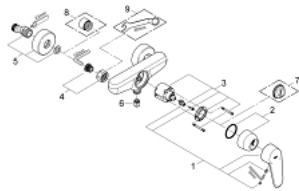

## 33 569 002 EURODISC COSMOPOLITAN SINGLE-LEVER SHOWER MIXER

### PRODUCT DESCRIPTION

- Colour: chrome
- wall mounted
- metal lever
- GROHE SilkMove 46 mm ceramic cartridge
- GROHE LongLife finish
- adjustable flow rate limiter
- adjustable minimum flow rate approx. 2.5 l/min
- shower outlet below 1/2"
- integrated non-return valve
- S-unions
- Protected against backflow
- optional temperature limiter ref. no. 46 308
- noise classification 1 in accordance with DIN4109

### SPARE PARTS, March 2010 – now

- 1: Lever (Spare part-nr. 46743000)
- 2: Shield (Spare part-nr. 46427000)
- 3: Cartridge (Spare part-nr. 46048000)
- 4: Screw joint (Spare part-nr. 45044000)
- 5: S-union (Spare part-nr. 12662000)
- 6: Non-return valve (Spare part-nr. 08565000)
- 7: Temperature limiter (Spare part-nr. 46308000)\*
- 8: Extension 3/4", 20 mm (Spare part-nr. 0713000M)\*
- 9: Special spanner (Spare part-nr. 19377000)\*