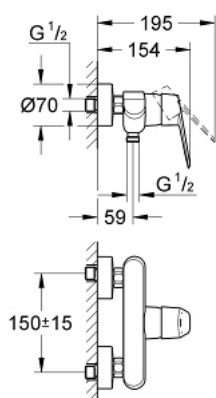

## 33 569 002 EURODISC COSMOPOLITAN SINGLE-LEVER SHOWER MIXER 1/2"

### PRODUCT DESCRIPTION

- Colour: chrome
- wall mounted
- metal lever
- GROHE SilkMove 46 mm ceramic cartridge
- GROHE LongLife finish
- adjustable flow rate limiter
- adjustable minimum flow rate approx. 2.5 l/min
- shower bottom outlet 1/2"
- integrated non-return valve
- S-unions
- protected against backflow
- optional temperature limiter ref. no. 46 308
- noise classification I in accordance with DIN 4109

### SPARE PARTS, 3月 2010 – now

- 1: Lever (Spare part-nr. 46743000)
- 2: Cap (Spare part-nr. 46427000)
- 3: Cartridge (Spare part-nr. 46048000)
- 4: Screw connection 1/2" (Spare part-nr. 45044000)
- 5: S-union (Spare part-nr. 12662000)
- 6: Non-return valve (Spare part-nr. 08565000)
- 7: Temperature limiter (Spare part-nr. 46308000)\*
- 8: Extension 3/4", 20 mm (Spare part-nr. 0713000M)\*
- 9: Special spanner (Spare part-nr. 19377000)\*