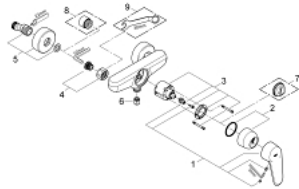

## 33 569 002 EURODISC COSMOPOLITAN SINGLE-LEVER SHOWER MIXER 1/2"

### PRODUCT DESCRIPTION

- Colour: chrome
- wall mounted
- metal lever
- GROHE SilkMove 46 mm ceramic cartridge
- GROHE LongLife finish
- adjustable flow rate limiter
- adjustable minimum flow rate approx. 2.5 l/min
- shower bottom outlet 1/2"
- integrated non-return valve
- S-unions
- protected against backflow
- optional temperature limiter ref. no. 46 308
- noise classification I in accordance with DIN 4109

### SPARE PARTS, 3月 2010 – now

- 1: Lever (Spare part-nr. 46743000)
- 2: Cap (Spare part-nr. 46427000)
- 3: Cartridge (Spare part-nr. 46048000)
- 4: Screw connection 1/2" (Spare part-nr. 45044000)
- 5: S-union (Spare part-nr. 12662000)
- 6: Non-return valve (Spare part-nr. 08565000)
- 7: Temperature limiter (Spare part-nr. 46308000)\*
- 8: Extension 3/4", 20 mm (Spare part-nr. 0713000M)\*
- 9: Special spanner (Spare part-nr. 19377000)\*