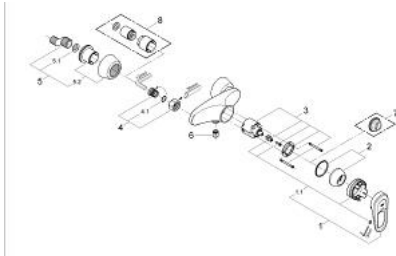

### PRODUCT DESCRIPTION

- Colour: chrome
- wall mounted
- GROHE SilkMove 46 mm ceramic cartridge
- adjustable flow rate limiter
- adjustable minimum flow rate approx. 2.5 l/min
- shower outlet below 1/2"
- integrated non-return valve in shower outlet 1/2"
- covered S-unions
- covered lever fixing
- without shower set
- Protected against backflow
- optional temperature limiter ref. no. 46 308
- GROHE LongLife finish

### SPARE PARTS, January 1997 – now

- 1: Lever (Spare part-nr. 46415IP0)
- 1.1: Replacement handle connection kit (Spare part-nr. 46416IP0)
- 2: Shield (Spare part-nr. 46417000)
- 3: Cartridge (Spare part-nr. 46048000)
- 4: Screw joint (Spare part-nr. 45044000)
- 4.1: Seal dia. 15x2 mm (Spare part-nr. 0311900M)
- 5: S-union (Spare part-nr. 12058000)
- 5.1: Ball seal dia. 9x6.8 mm (Spare part-nr. 0138600M)
- 5.2: Covering escutcheon (Spare part-nr. 45545000)
- 6: Non-return valve (Spare part-nr. 08565000)
- 7: Temperature limiter (Spare part-nr. 46308000)\*
- 8: Extension set 1/2", 30 mm (Spare part-nr. 46238000)\*