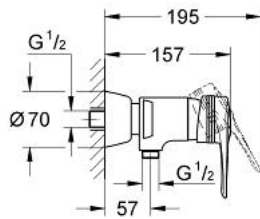

### PRODUCT DESCRIPTION

- Colour: chrome
- wall mounted
- GROHE SilkMove 46 mm ceramic cartridge
- adjustable flow rate limiter
- adjustable minimum flow rate approx. 2.5 l/min
- shower outlet below 1/2"
- integrated non-return valve in shower outlet 1/2"
- covered S-unions
- covered lever fixing
- without shower set
- Protected against backflow
- optional temperature limiter ref. no. 46 308
- GROHE LongLife finish

### SPARE PARTS, January 1997 – now

- 1: Lever (Spare part-nr. 46415IP0)
- 1.1: Replacement handle connection kit (Spare part-nr. 46416IP0)
- 2: Shield (Spare part-nr. 46417000)
- 3: Cartridge (Spare part-nr. 46048000)
- 4: Screw joint (Spare part-nr. 45044000)
- 4.1: Seal dia. 15x2 mm (Spare part-nr. 0311900M)
- 5: S-union (Spare part-nr. 12058000)
- 5.1: Ball seal dia. 9x6.8 mm (Spare part-nr. 0138600M)
- 5.2: Covering escutcheon (Spare part-nr. 45545000)
- 6: Non-return valve (Spare part-nr. 08565000)
- 7: Temperature limiter (Spare part-nr. 46308000)\*
- 8: Extension set 1/2", 30 mm (Spare part-nr. 46238000)\*