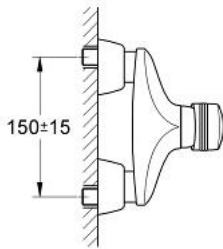

### PRODUCT DESCRIPTION

- Colour: chrome
- wall mounted
- GROHE SilkMove 46 mm ceramic cartridge
- adjustable flow rate limiter
- adjustable minimum flow rate approx. 2.5 l/min
- shower outlet below 1/2"
- integrated non-return valve in shower outlet 1/2"
- covered S-unions
- covered lever fixing
- without shower set
- Protected against backflow
- optional temperature limiter ref. no. 46 308
- GROHE LongLife finish

### SPARE PARTS, January 1997 – now

- 1: Lever (Spare part-nr. 46415IP0)
- 1.1: Replacement handle connection kit (Spare part-nr. 46416IP0)
- 2: Shield (Spare part-nr. 46417000)
- 3: Cartridge (Spare part-nr. 46048000)
- 4: Screw joint (Spare part-nr. 45044000)
- 4.1: Seal dia. 15x2 mm (Spare part-nr. 0311900M)
- 5: S-union (Spare part-nr. 12058000)
- 5.1: Ball seal dia. 9x6.8 mm (Spare part-nr. 0138600M)
- 5.2: Covering escutcheon (Spare part-nr. 45545000)
- 6: Non-return valve (Spare part-nr. 08565000)
- 7: Temperature limiter (Spare part-nr. 46308000)\*
- 8: Extension set 1/2", 30 mm (Spare part-nr. 46238000)\*