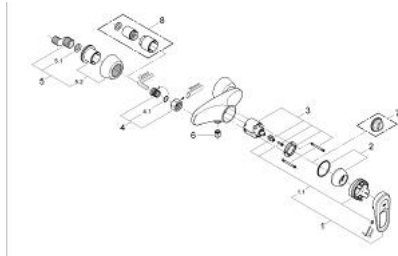

33 577 000 EUROPLUS SINGLE-LEVER SHOWER MIXER 1/2"

PRODUCT DESCRIPTION

- Colour: chrome
- wall mounted
- GROHE SilkMove 46 mm ceramic cartridge
- adjustable flow rate limiter
- adjustable minimum flow rate approx. 2.5 l/min
- shower bottom outlet 1/2"
- integrated non-return valve in the shower outlet 1/2"
- covered S-unions
- covered lever fixing
- without shower set
- protected against backflow
- optional temperature limiter ref. no. 46 308
- GROHE LongLife finish

33 577 000 EUROPLUS SINGLE-LEVER SHOWER MIXER 1/2"

SPARE PARTS, 1月 1997 – now

- 1: Lever (Spare part-nr. 46415IP0)
 - 1.1: Replacement handle connection kit (Spare part-nr. 46416IP0)
 - 2: Cap (Spare part-nr. 46417000)
 - 3: Cartridge (Spare part-nr. 46048000)
 - 4: Screw connection 1/2" (Spare part-nr. 45044000)
 - 4.1: Seal $\varnothing 15 \times \varnothing 2$ (Spare part-nr. 0311900M)
 - 5: S-union (Spare part-nr. 12058000)
 - 5.1: Seal (Spare part-nr. 0138600M)
 - 5.2: Covering escutcheon (Spare part-nr. 45545000)
 - 6: Non-return valve (Spare part-nr. 08565000)
 - 7: Temperature limiter (Spare part-nr. 46308000)*
 - 8: Extension set, 30 mm (Spare part-nr. 46238000)*
- * Optional accessories