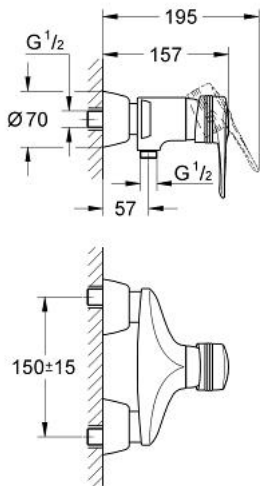

33 577 000 EUROPLUS SINGLE-LEVER SHOWER MIXER 1/2"

PRODUCT DESCRIPTION

- Colour: chrome
- wall mounted
- GROHE SilkMove 46 mm ceramic cartridge
- adjustable flow rate limiter
- adjustable minimum flow rate approx. 2.5 l/min
- shower bottom outlet 1/2"
- integrated non-return valve in the shower outlet 1/2"
- covered S-unions
- covered lever fixing
- without shower set
- protected against backflow
- optional temperature limiter ref. no. 46 308
- GROHE LongLife finish

33 577 000 EUROPLUS SINGLE-LEVER SHOWER MIXER 1/2"

SPARE PARTS, 1月 1997 – now

- 1: Lever (Spare part-nr. 46415IP0)
 - 1.1: Replacement handle connection kit (Spare part-nr. 46416IP0)
 - 2: Cap (Spare part-nr. 46417000)
 - 3: Cartridge (Spare part-nr. 46048000)
 - 4: Screw connection 1/2" (Spare part-nr. 45044000)
 - 4.1: Seal $\varnothing 15 \times \varnothing 2$ (Spare part-nr. 0311900M)
 - 5: S-union (Spare part-nr. 12058000)
 - 5.1: Seal (Spare part-nr. 0138600M)
 - 5.2: Covering escutcheon (Spare part-nr. 45545000)
 - 6: Non-return valve (Spare part-nr. 08565000)
 - 7: Temperature limiter (Spare part-nr. 46308000)*
 - 8: Extension set, 30 mm (Spare part-nr. 46238000)*
- * Optional accessories