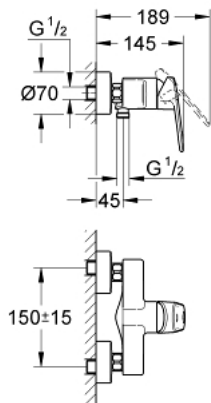

## 33 577 002 EUROPLUS SINGLE-LEVER SHOWER MIXER

### PRODUCT DESCRIPTION

- Colour: chrome
- wall mounted
- metal lever
- GROHE SilkMove 46 mm ceramic cartridge
- temperature limiter
- GROHE LongLife finish
- adjustable flow rate limiter
- adjustable minimum flow rate approx. 2.5 l/min
- shower outlet below 1/2" with integrated non return-valve
- S-unions
- Protected against backflow
- minimum pressure 1,0 bar

### SPARE PARTS, October 2008 – now

- 1: Lever (Spare part-nr. 46651000)
- 2: Shield (Spare part-nr. 46570000)
- 3: Temperature limiter (Spare part-nr. 46375000)
- 4: Cartridge (Spare part-nr. 46048000)
- 5: Screw joint (Spare part-nr. 45044000)
- 6: S-union (Spare part-nr. 12662000)
- 7: Non-return valve (Spare part-nr. 08565000)
- 8: Extension 3/4", 20 mm (Spare part-nr. 0713000M)\*
- 9: Special spanner (Spare part-nr. 19377000)\*