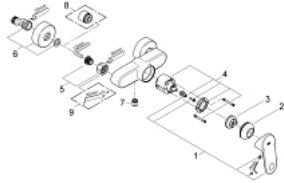

## 33 577 002 EUROPLUS SINGLE-LEVER SHOWER MIXER

### PRODUCT DESCRIPTION

- Colour: chrome
- wall mounted
- metal lever
- GROHE SilkMove 46 mm ceramic cartridge
- temperature limiter
- GROHE LongLife finish
- adjustable flow rate limiter
- adjustable minimum flow rate approx. 2.5 l/min
- shower outlet below 1/2" with integrated non return-valve
- S-unions
- Protected against backflow
- minimum pressure 1,0 bar

### SPARE PARTS, October 2008 – now

- 1: Lever (Spare part-nr. 46651000)
- 2: Shield (Spare part-nr. 46570000)
- 3: Temperature limiter (Spare part-nr. 46375000)
- 4: Cartridge (Spare part-nr. 46048000)
- 5: Screw joint (Spare part-nr. 45044000)
- 6: S-union (Spare part-nr. 12662000)
- 7: Non-return valve (Spare part-nr. 08565000)
- 8: Extension 3/4", 20 mm (Spare part-nr. 0713000M)\*
- 9: Special spanner (Spare part-nr. 19377000)\*