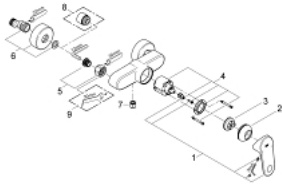

## 33 577 002 EUROPLUS SINGLE-LEVER SHOWER MIXER 1/2"

### PRODUCT DESCRIPTION

- Colour: chrome
- wall mounted
- metal lever
- GROHE SilkMove 46 mm ceramic cartridge
- temperature limiter
- GROHE LongLife finish
- adjustable flow rate limiter
- adjustable minimum flow rate approx. 2.5 l/min
- shower bottom outlet 1/2" with integrated non return valve
- S-unions
- protected against backflow
- min. recommended pressure 1.0 bar

### SPARE PARTS, 10月 2008 – now

- 1: Lever (Spare part-nr. 46651000)
- 2: Cap (Spare part-nr. 46570000)
- 3: Temperature limiter (Spare part-nr. 46375000)
- 4: Cartridge (Spare part-nr. 46048000)
- 5: Screw connection 1/2" (Spare part-nr. 45044000)
- 6: S-union (Spare part-nr. 12662000)
- 7: Non-return valve (Spare part-nr. 08565000)
- 8: Extension 3/4", 20 mm (Spare part-nr. 0713000M)\*
- 9: Special spanner (Spare part-nr. 19377000)\*