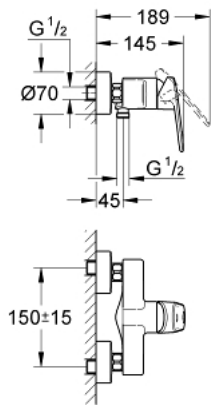

## 33 577 002 EUROPLUS SINGLE-LEVER SHOWER MIXER 1/2"

### PRODUCT DESCRIPTION

- Colour: chrome
- wall mounted
- metal lever
- GROHE SilkMove 46 mm ceramic cartridge
- temperature limiter
- GROHE LongLife finish
- adjustable flow rate limiter
- adjustable minimum flow rate approx. 2.5 l/min
- shower bottom outlet 1/2" with integrated non return valve
- S-unions
- protected against backflow
- min. recommended pressure 1.0 bar

### SPARE PARTS, 10月 2008 – now

- 1: Lever (Spare part-nr. 46651000)
- 2: Cap (Spare part-nr. 46570000)
- 3: Temperature limiter (Spare part-nr. 46375000)
- 4: Cartridge (Spare part-nr. 46048000)
- 5: Screw connection 1/2" (Spare part-nr. 45044000)
- 6: S-union (Spare part-nr. 12662000)
- 7: Non-return valve (Spare part-nr. 08565000)
- 8: Extension 3/4", 20 mm (Spare part-nr. 0713000M)\*
- 9: Special spanner (Spare part-nr. 19377000)\*