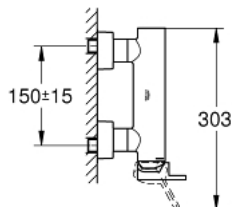

## 33 577 003 GROHE PLUS SINGLE-LEVER SHOWER MIXER

### PRODUCT DESCRIPTION

- Colour: chrome
- wall mounted
- metal lever
- GROHE SilkMove 35 mm ceramic cartridge
- with temperature limiter
- GROHE LongLife finish
- shower outlet 1/2"
- integrated non-return valve
- covered S-unions
- Protected against backflow
- minimum pressure 1,0 bar

## 33 577 003 GROHE PLUS SINGLE-LEVER SHOWER MIXER

**SPARE PARTS**, August 2018 – now

- 1: Lever (Spare part-nr. 48450000)
  - 2: Cartridge (Spare part-nr. 46374000)
  - 3: Non-return valve (Spare part-nr. 08565000)
  - 4: Screw joint (Spare part-nr. 45044000)
  - 5: S-union (Spare part-nr. 48453000)
  - 6: Extension set 1/2", 30 mm (Spare part-nr. 46238000)\*
  - 7: Socket spanner (Spare part-nr. 19332000)\*
  - 8: Special spanner (Spare part-nr. 19377000)\*
- \* Optional accessories