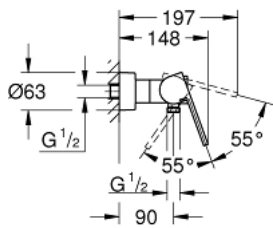

## 33 577 003 GROHE PLUS SINGLE-LEVER SHOWER MIXER

### PRODUCT DESCRIPTION

- Colour: chrome
- wall mounted
- metal lever
- GROHE SilkMove 35 mm ceramic cartridge
- with temperature limiter
- GROHE LongLife finish
- shower outlet 1/2"
- integrated non-return valve
- covered S-unions
- Protected against backflow
- minimum pressure 1,0 bar

## 33 577 003 GROHE PLUS SINGLE-LEVER SHOWER MIXER

**SPARE PARTS**, August 2018 – now

- 1: Lever (Spare part-nr. 48450000)
  - 2: Cartridge (Spare part-nr. 46374000)
  - 3: Non-return valve (Spare part-nr. 08565000)
  - 4: Screw joint (Spare part-nr. 45044000)
  - 5: S-union (Spare part-nr. 48453000)
  - 6: Extension set 1/2", 30 mm (Spare part-nr. 46238000)\*
  - 7: Socket spanner (Spare part-nr. 19332000)\*
  - 8: Special spanner (Spare part-nr. 19377000)\*
- \* Optional accessories