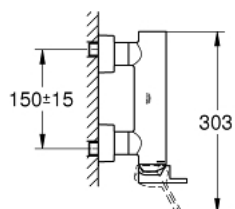

## 33 577 003 GROHE PLUS SINGLE-LEVER SHOWER MIXER 1/2"

### PRODUCT DESCRIPTION

- Colour: chrome
- wall mounted
- metal lever
- GROHE SilkMove 35 mm ceramic cartridge
- with temperature limiter
- GROHE LongLife finish
- shower outlet 1/2"
- integrated non-return valve
- covered S-unions
- protected against backflow
- min. recommended pressure 1.0 bar

### SPARE PARTS, 8月 2018 – now

- 1: Lever (Spare part-nr. 48450000)
- 2: Cartridge (Spare part-nr. 46374000)
- 3: Non-return valve (Spare part-nr. 08565000)
- 4: Screw connection 1/2" (Spare part-nr. 45044000)
- 5: S-union (Spare part-nr. 48453000)
- 6: Extension set, 30 mm (Spare part-nr. 46238000)\*
- 7: Socket spanner (Spare part-nr. 19332000)\*
- 8: Special spanner (Spare part-nr. 19377000)\*