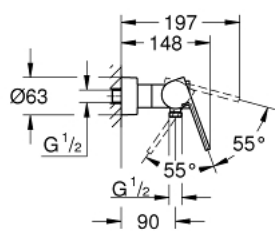

## 33 577 003 GROHE PLUS SINGLE-LEVER SHOWER MIXER 1/2"

### PRODUCT DESCRIPTION

- Colour: chrome
- wall mounted
- metal lever
- GROHE SilkMove 35 mm ceramic cartridge
- with temperature limiter
- GROHE LongLife finish
- shower outlet 1/2"
- integrated non-return valve
- covered S-unions
- protected against backflow
- min. recommended pressure 1.0 bar

### SPARE PARTS, 8月 2018 – now

- 1: Lever (Spare part-nr. 48450000)
- 2: Cartridge (Spare part-nr. 46374000)
- 3: Non-return valve (Spare part-nr. 08565000)
- 4: Screw connection 1/2" (Spare part-nr. 45044000)
- 5: S-union (Spare part-nr. 48453000)
- 6: Extension set, 30 mm (Spare part-nr. 46238000)\*
- 7: Socket spanner (Spare part-nr. 19332000)\*
- 8: Special spanner (Spare part-nr. 19377000)\*