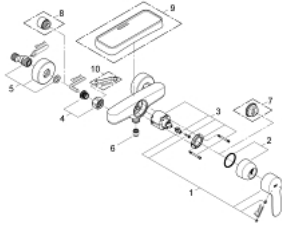

33 590 002 EUROSTYLE COSMOPOLITAN SINGLE-LEVER SHOWER MIXER

PRODUCT DESCRIPTION

- Colour: chrome
- wall mounted
- metal lever
- GROHE SilkMove 46 mm ceramic cartridge
- GROHE LongLife finish
- adjustable flow rate limiter
- shower outlet below 1/2"
- integrated non-return valve
- S-unions
- Protected against backflow
- optional temperature limiter ref. no. 46 308
- noise classification 1 in accordance with DIN4109
- minimum pressure 1,0 bar

33 590 002 EUROSTYLE COSMOPOLITAN SINGLE-LEVER SHOWER MIXER

SPARE PARTS, March 2010 – now

- 1: Lever (Spare part-nr. 46752000)
- 2: Shield (Spare part-nr. 46427000)
- 3: Cartridge (Spare part-nr. 46048000)
- 4: Screw joint (Spare part-nr. 45044000)
- 5: S-union (Spare part-nr. 12662000)
- 6: Non-return valve (Spare part-nr. 08565000)
- 7: Temperature limiter (Spare part-nr. 46308000)*
- 8: Extension 3/4", 20 mm (Spare part-nr. 0713000M)*
- 9: Plastic tray (Spare part-nr. 18383002)*
- 10: Special spanner (Spare part-nr. 19377000)*