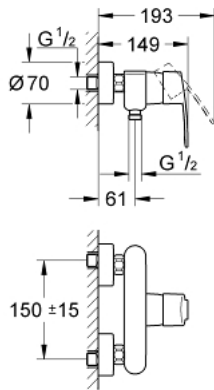

33 590 002 EUROSTYLE COSMOPOLITAN SINGLE-LEVER SHOWER MIXER

PRODUCT DESCRIPTION

- Colour: chrome
- wall mounted
- metal lever
- GROHE SilkMove 46 mm ceramic cartridge
- GROHE LongLife finish
- adjustable flow rate limiter
- shower outlet below 1/2"
- integrated non-return valve
- S-unions
- Protected against backflow
- optional temperature limiter ref. no. 46 308
- noise classification 1 in accordance with DIN4109
- minimum pressure 1,0 bar

33 590 002 EUROSTYLE COSMOPOLITAN SINGLE-LEVER SHOWER MIXER

SPARE PARTS, March 2010 – now

- 1: Lever (Spare part-nr. 46752000)
- 2: Shield (Spare part-nr. 46427000)
- 3: Cartridge (Spare part-nr. 46048000)
- 4: Screw joint (Spare part-nr. 45044000)
- 5: S-union (Spare part-nr. 12662000)
- 6: Non-return valve (Spare part-nr. 08565000)
- 7: Temperature limiter (Spare part-nr. 46308000)*
- 8: Extension 3/4", 20 mm (Spare part-nr. 0713000M)*
- 9: Plastic tray (Spare part-nr. 18383002)*
- 10: Special spanner (Spare part-nr. 19377000)*