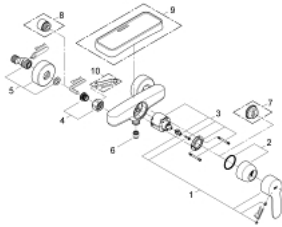

33 590 002 EUROSTYLE COSMOPOLITAN SINGLE-LEVER SHOWER MIXER 1/2"

PRODUCT DESCRIPTION

- Colour: chrome
- wall mounted
- metal lever
- GROHE SilkMove 46 mm ceramic cartridge
- GROHE LongLife finish
- adjustable flow rate limiter
- shower bottom outlet 1/2"
- integrated non-return valve
- S-unions
- protected against backflow
- optional temperature limiter ref. no. 46 308
- noise classification I in accordance with DIN 4109
- min. recommended pressure 1.0 bar

33 590 002 EUROSTYLE COSMOPOLITAN SINGLE-LEVER SHOWER MIXER 1/2"

SPARE PARTS, 3月 2010 – now

- 1: Lever (Spare part-nr. 46752000)
 - 2: Cap (Spare part-nr. 46427000)
 - 3: Cartridge (Spare part-nr. 46048000)
 - 4: Screw connection 1/2" (Spare part-nr. 45044000)
 - 5: S-union (Spare part-nr. 12662000)
 - 6: Non-return valve (Spare part-nr. 08565000)
 - 7: Temperature limiter (Spare part-nr. 46308000)*
 - 8: Extension 3/4", 20 mm (Spare part-nr. 0713000M)*
 - 9: Plastic tray (Spare part-nr. 18383002)*
 - 10: Special spanner (Spare part-nr. 19377000)*
- * Optional accessories