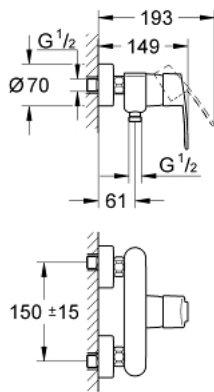

33 590 002 EUROSTYLE COSMOPOLITAN SINGLE-LEVER SHOWER MIXER 1/2"

PRODUCT DESCRIPTION

- Colour: chrome
- wall mounted
- metal lever
- GROHE SilkMove 46 mm ceramic cartridge
- GROHE LongLife finish
- adjustable flow rate limiter
- shower bottom outlet 1/2"
- integrated non-return valve
- S-unions
- protected against backflow
- optional temperature limiter ref. no. 46 308
- noise classification I in accordance with DIN 4109
- min. recommended pressure 1.0 bar

33 590 002 EUROSTYLE COSMOPOLITAN SINGLE-LEVER SHOWER MIXER 1/2"

SPARE PARTS, 3月 2010 – now

- 1: Lever (Spare part-nr. 46752000)
 - 2: Cap (Spare part-nr. 46427000)
 - 3: Cartridge (Spare part-nr. 46048000)
 - 4: Screw connection 1/2" (Spare part-nr. 45044000)
 - 5: S-union (Spare part-nr. 12662000)
 - 6: Non-return valve (Spare part-nr. 08565000)
 - 7: Temperature limiter (Spare part-nr. 46308000)*
 - 8: Extension 3/4", 20 mm (Spare part-nr. 0713000M)*
 - 9: Plastic tray (Spare part-nr. 18383002)*
 - 10: Special spanner (Spare part-nr. 19377000)*
- * Optional accessories