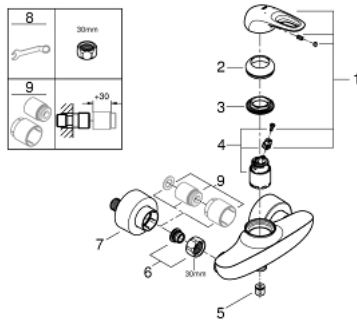

33 590 003 EUROSTYLE SINGLE-LEVER SHOWER MIXER

PRODUCT DESCRIPTION

- Colour: chrome
- wall mounted
- loop metal lever
- GROHE SilkMove 35 mm ceramic cartridge
- with temperature limiter
- GROHE LongLife finish
- adjustable flow rate limiter
- shower outlet 1/2" with integrated non-return valve
- covered S-unions
- metal wall escutcheons
- Protected against backflow

33 590 003 EUROSTYLE SINGLE-LEVER SHOWER MIXER

SPARE PARTS, January 2015 – now

1: Lever (Spare part-nr. 46940000)

2: Shield (Spare part-nr. 46436000)

3: Screw coupling (Spare part-nr. 46460000)

4: Cartridge (Spare part-nr. 46374000)

5: Non-return valve (Spare part-nr. 48276000)

6: Screw joint (Spare part-nr. 45044000)

7: S-union (Spare part-nr. 12693000)

8: Special spanner (Spare part-nr. 19377000)*

9: Extension set 1/2", 30 mm (Spare part-nr. 46238000)*