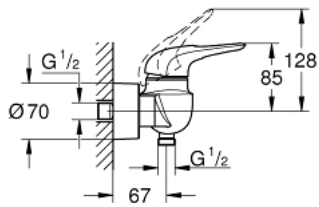

33 590 003 EUROSTYLE SINGLE-LEVER SHOWER MIXER

PRODUCT DESCRIPTION

- Colour: chrome
- wall mounted
- loop metal lever
- GROHE SilkMove 35 mm ceramic cartridge
- with temperature limiter
- GROHE LongLife finish
- adjustable flow rate limiter
- shower outlet 1/2" with integrated non-return valve
- covered S-unions
- metal wall escutcheons
- Protected against backflow

33 590 003 EUROSTYLE SINGLE-LEVER SHOWER MIXER

SPARE PARTS, January 2015 – now

1: Lever (Spare part-nr. 46940000)

2: Shield (Spare part-nr. 46436000)

3: Screw coupling (Spare part-nr. 46460000)

4: Cartridge (Spare part-nr. 46374000)

5: Non-return valve (Spare part-nr. 48276000)

6: Screw joint (Spare part-nr. 45044000)

7: S-union (Spare part-nr. 12693000)

8: Special spanner (Spare part-nr. 19377000)*

9: Extension set 1/2", 30 mm (Spare part-nr. 46238000)*