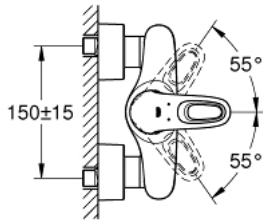

33 590 003 EUROSTYLE SINGLE-LEVER SHOWER MIXER

PRODUCT DESCRIPTION

- Colour: chrome
- wall mounted
- loop metal lever
- GROHE SilkMove 35 mm ceramic cartridge
- with temperature limiter
- GROHE LongLife finish
- adjustable flow rate limiter
- shower outlet 1/2" with integrated non-return valve
- covered S-unions
- metal wall escutcheons
- Protected against backflow

33 590 003 EUROSTYLE SINGLE-LEVER SHOWER MIXER

SPARE PARTS, January 2015 – now

1: Lever (Spare part-nr. 46940000)

2: Shield (Spare part-nr. 46436000)

3: Screw coupling (Spare part-nr. 46460000)

4: Cartridge (Spare part-nr. 46374000)

5: Non-return valve (Spare part-nr. 48276000)

6: Screw joint (Spare part-nr. 45044000)

7: S-union (Spare part-nr. 12693000)

8: Special spanner (Spare part-nr. 19377000)*

9: Extension set 1/2", 30 mm (Spare part-nr. 46238000)*