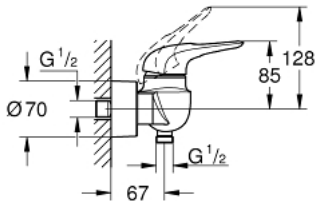

33 590 003 EUROSTYLE SINGLE-LEVER SHOWER MIXER 1/2"

PRODUCT DESCRIPTION

- Colour: chrome
- wall mounted
- loop metal lever
- GROHE SilkMove 35 mm ceramic cartridge
- with temperature limiter
- GROHE LongLife finish
- adjustable flow rate limiter
- shower outlet 1/2" with integrated non-return valve
- covered S-unions
- metal wall escutcheons
- protected against backflow

33 590 003 EUROSTYLE SINGLE-LEVER SHOWER MIXER 1/2"

SPARE PARTS, 1月 2015 – now

- 1: Lever (Spare part-nr. 46940000)
 - 2: Cap (Spare part-nr. 46436000)
 - 3: Screw coupling (Spare part-nr. 46460000)
 - 4: Cartridge (Spare part-nr. 46374000)
 - 5: Non-return valve (Spare part-nr. 48276000)
 - 6: Screw connection 1/2" (Spare part-nr. 45044000)
 - 7: S-union (Spare part-nr. 12693000)
 - 8: Special spanner (Spare part-nr. 19377000)*
 - 9: Extension set, 30 mm (Spare part-nr. 46238000)*
- * Optional accessories