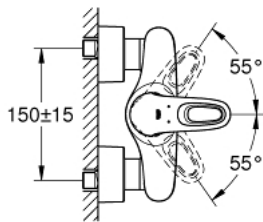

33 590 003 EUROSTYLE SINGLE-LEVER SHOWER MIXER 1/2"

PRODUCT DESCRIPTION

- Colour: chrome
- wall mounted
- loop metal lever
- GROHE SilkMove 35 mm ceramic cartridge
- with temperature limiter
- GROHE LongLife finish
- adjustable flow rate limiter
- shower outlet 1/2" with integrated non-return valve
- covered S-unions
- metal wall escutcheons
- protected against backflow

33 590 003 EUROSTYLE SINGLE-LEVER SHOWER MIXER 1/2"

SPARE PARTS, 1月 2015 – now

- 1: Lever (Spare part-nr. 46940000)
 - 2: Cap (Spare part-nr. 46436000)
 - 3: Screw coupling (Spare part-nr. 46460000)
 - 4: Cartridge (Spare part-nr. 46374000)
 - 5: Non-return valve (Spare part-nr. 48276000)
 - 6: Screw connection 1/2" (Spare part-nr. 45044000)
 - 7: S-union (Spare part-nr. 12693000)
 - 8: Special spanner (Spare part-nr. 19377000)*
 - 9: Extension set, 30 mm (Spare part-nr. 46238000)*
- * Optional accessories