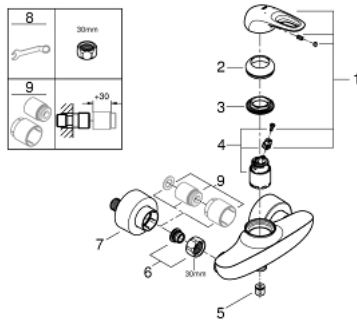

33 590 LS3 EUROSTYLE SINGLE-LEVER SHOWER MIXER

PRODUCT DESCRIPTION

- Colour: moon white/chrome
- wall mounted
- loop metal lever
- GROHE SilkMove 35 mm ceramic cartridge
- with temperature limiter
- GROHE LongLife finish
- adjustable flow rate limiter
- shower outlet 1/2" with integrated non-return valve
- covered S-unions
- metal wall escutcheons
- Protected against backflow
- GROHE LongLife finish

33 590 LS3 EUROSTYLE SINGLE-LEVER SHOWER MIXER

SPARE PARTS, January 2015 – now

1: Lever (Spare part-nr. 46940LS0)

2: Shield (Spare part-nr. 46436000)

3: Screw coupling (Spare part-nr. 46460000)

4: Cartridge (Spare part-nr. 46374000)

5: Non-return valve (Spare part-nr. 48276000)

6: Screw joint (Spare part-nr. 45044000)

7: S-union (Spare part-nr. 12693LS0)

8: Socket spanner (Spare part-nr. 19332000)*

9: Extension set 1/2", 30 mm (Spare part-nr. 46238000)*