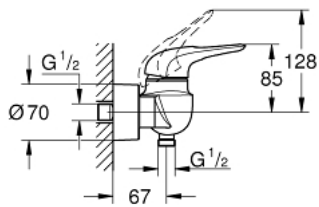

33 590 LS3 EUROSTYLE SINGLE-LEVER SHOWER MIXER

PRODUCT DESCRIPTION

- Colour: moon white/chrome
- wall mounted
- loop metal lever
- GROHE SilkMove 35 mm ceramic cartridge
- with temperature limiter
- GROHE LongLife finish
- adjustable flow rate limiter
- shower outlet 1/2" with integrated non-return valve
- covered S-unions
- metal wall escutcheons
- Protected against backflow
- GROHE LongLife finish

33 590 LS3 EUROSTYLE SINGLE-LEVER SHOWER MIXER

SPARE PARTS, January 2015 – now

1: Lever (Spare part-nr. 46940LS0)

2: Shield (Spare part-nr. 46436000)

3: Screw coupling (Spare part-nr. 46460000)

4: Cartridge (Spare part-nr. 46374000)

5: Non-return valve (Spare part-nr. 48276000)

6: Screw joint (Spare part-nr. 45044000)

7: S-union (Spare part-nr. 12693LS0)

8: Socket spanner (Spare part-nr. 19332000)*

9: Extension set 1/2", 30 mm (Spare part-nr. 46238000)*