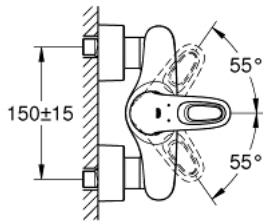

33 590 LS3 EUROSTYLE SINGLE-LEVER SHOWER MIXER

PRODUCT DESCRIPTION

- Colour: moon white/chrome
- wall mounted
- loop metal lever
- GROHE SilkMove 35 mm ceramic cartridge
- with temperature limiter
- GROHE LongLife finish
- adjustable flow rate limiter
- shower outlet 1/2" with integrated non-return valve
- covered S-unions
- metal wall escutcheons
- Protected against backflow
- GROHE LongLife finish

33 590 LS3 EUROSTYLE SINGLE-LEVER SHOWER MIXER

SPARE PARTS, January 2015 – now

1: Lever (Spare part-nr. 46940LS0)

2: Shield (Spare part-nr. 46436000)

3: Screw coupling (Spare part-nr. 46460000)

4: Cartridge (Spare part-nr. 46374000)

5: Non-return valve (Spare part-nr. 48276000)

6: Screw joint (Spare part-nr. 45044000)

7: S-union (Spare part-nr. 12693LS0)

8: Socket spanner (Spare part-nr. 19332000)*

9: Extension set 1/2", 30 mm (Spare part-nr. 46238000)*