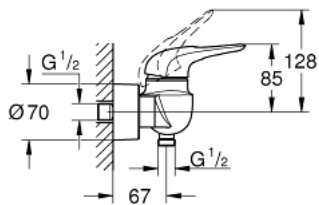

## 33 590 LS3 EUROSTYLE SINGLE-LEVER SHOWER MIXER 1/2"

### PRODUCT DESCRIPTION

- Colour: moon white/chrome
- wall mounted
- loop metal lever
- GROHE SilkMove 35 mm ceramic cartridge
- with temperature limiter
- GROHE LongLife finish
- adjustable flow rate limiter
- shower outlet 1/2" with integrated non-return valve
- covered S-unions
- metal wall escutcheons
- protected against backflow
- GROHE LongLife finish

### SPARE PARTS, 1月 2015 – now

- 1: Lever (Spare part-nr. 46940LS0)
  - 2: Cap (Spare part-nr. 46436000)
  - 3: Screw coupling (Spare part-nr. 46460000)
  - 4: Cartridge (Spare part-nr. 46374000)
  - 5: Non-return valve (Spare part-nr. 48276000)
  - 6: Screw connection 1/2" (Spare part-nr. 45044000)
  - 7: S-union (Spare part-nr. 12693LS0)
  - 8: Socket spanner (Spare part-nr. 19332000)\*
  - 9: Extension set, 30 mm (Spare part-nr. 46238000)\*
- \* Optional accessories