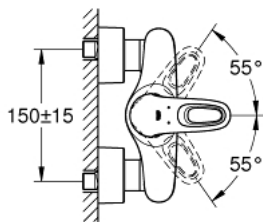

## 33 590 LS3 EUROSTYLE SINGLE-LEVER SHOWER MIXER 1/2"

### PRODUCT DESCRIPTION

- Colour: moon white/chrome
- wall mounted
- loop metal lever
- GROHE SilkMove 35 mm ceramic cartridge
- with temperature limiter
- GROHE LongLife finish
- adjustable flow rate limiter
- shower outlet 1/2" with integrated non-return valve
- covered S-unions
- metal wall escutcheons
- protected against backflow
- GROHE LongLife finish

### SPARE PARTS, 1月 2015 – now

- 1: Lever (Spare part-nr. 46940LS0)
  - 2: Cap (Spare part-nr. 46436000)
  - 3: Screw coupling (Spare part-nr. 46460000)
  - 4: Cartridge (Spare part-nr. 46374000)
  - 5: Non-return valve (Spare part-nr. 48276000)
  - 6: Screw connection 1/2" (Spare part-nr. 45044000)
  - 7: S-union (Spare part-nr. 12693LS0)
  - 8: Socket spanner (Spare part-nr. 19332000)\*
  - 9: Extension set, 30 mm (Spare part-nr. 46238000)\*
- \* Optional accessories