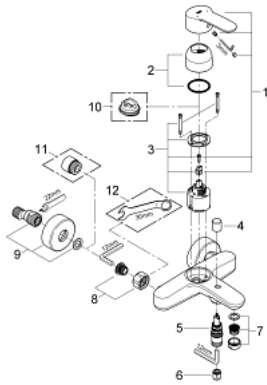

33 591 002 EUROSTYLE COSMOPOLITAN SINGLE-LEVER BATH/SHOWER MIXER

PRODUCT DESCRIPTION

- Colour: chrome
- wall mounted
- metal lever
- GROHE SilkMove 46 mm ceramic cartridge
- GROHE LongLife finish
- adjustable flow rate limiter
- automatic diverter: bath/shower
- mousseur
- integrated non-return valve in shower outlet 1/2"
- S-unions
- Protected against backflow
- optional temperature limiter ref. no. 46 308
- minimum pressure 1,0 bar

33 591 002 EUROSTYLE COSMOPOLITAN SINGLE-LEVER BATH/SHOWER MIXER

SPARE PARTS, March 2010 – now

- 1: Lever (Spare part-nr. 46752000)
- 2: Shield (Spare part-nr. 46427000)
- 3: Cartridge (Spare part-nr. 46048000)
- 4: Diverter knob (Spare part-nr. 64309000)
- 5: Diverter (Spare part-nr. 65655000)
- 6: Non-return valve (Spare part-nr. 08565000)
- 7: Mousseur (Spare part-nr. 13941000)
- 8: Screw joint (Spare part-nr. 45044000)
- 9: S-union (Spare part-nr. 12662000)
- 10: Temperature limiter (Spare part-nr. 46308000)*
- 11: Extension 3/4", 20 mm (Spare part-nr. 0713000M)*
- 12: Special spanner (Spare part-nr. 19377000)*