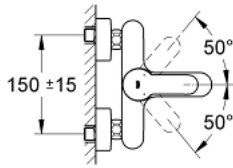

33 591 002 EUROSTYLE COSMOPOLITAN SINGLE-LEVER BATH/SHOWER MIXER

PRODUCT DESCRIPTION

- Colour: chrome
- wall mounted
- metal lever
- GROHE SilkMove 46 mm ceramic cartridge
- GROHE LongLife finish
- adjustable flow rate limiter
- automatic diverter: bath/shower
- mousseur
- integrated non-return valve in shower outlet 1/2"
- S-unions
- Protected against backflow
- optional temperature limiter ref. no. 46 308
- minimum pressure 1,0 bar

33 591 002 EUROSTYLE COSMOPOLITAN SINGLE-LEVER BATH/SHOWER MIXER

SPARE PARTS, March 2010 – now

- 1: Lever (Spare part-nr. 46752000)
- 2: Shield (Spare part-nr. 46427000)
- 3: Cartridge (Spare part-nr. 46048000)
- 4: Diverter knob (Spare part-nr. 64309000)
- 5: Diverter (Spare part-nr. 65655000)
- 6: Non-return valve (Spare part-nr. 08565000)
- 7: Mousseur (Spare part-nr. 13941000)
- 8: Screw joint (Spare part-nr. 45044000)
- 9: S-union (Spare part-nr. 12662000)
- 10: Temperature limiter (Spare part-nr. 46308000)*
- 11: Extension 3/4", 20 mm (Spare part-nr. 0713000M)*
- 12: Special spanner (Spare part-nr. 19377000)*