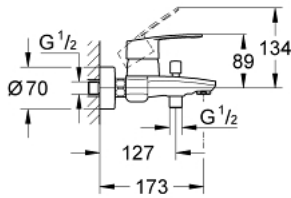

33 591 002 EUROSTYLE COSMOPOLITAN SINGLE-LEVER BATH/SHOWER MIXER

PRODUCT DESCRIPTION

- Colour: chrome
- wall mounted
- metal lever
- GROHE SilkMove 46 mm ceramic cartridge
- GROHE LongLife finish
- adjustable flow rate limiter
- automatic diverter: bath/shower
- mousseur
- integrated non-return valve in shower outlet 1/2"
- S-unions
- Protected against backflow
- optional temperature limiter ref. no. 46 308
- minimum pressure 1,0 bar

33 591 002 EUROSTYLE COSMOPOLITAN SINGLE-LEVER BATH/SHOWER MIXER

SPARE PARTS, March 2010 – now

- 1: Lever (Spare part-nr. 46752000)
- 2: Shield (Spare part-nr. 46427000)
- 3: Cartridge (Spare part-nr. 46048000)
- 4: Diverter knob (Spare part-nr. 64309000)
- 5: Diverter (Spare part-nr. 65655000)
- 6: Non-return valve (Spare part-nr. 08565000)
- 7: Mousseur (Spare part-nr. 13941000)
- 8: Screw joint (Spare part-nr. 45044000)
- 9: S-union (Spare part-nr. 12662000)
- 10: Temperature limiter (Spare part-nr. 46308000)*
- 11: Extension 3/4", 20 mm (Spare part-nr. 0713000M)*
- 12: Special spanner (Spare part-nr. 19377000)*