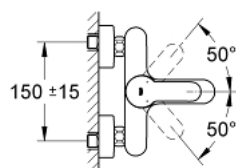

33 591 002 EUROSTYLE COSMOPOLITAN SINGLE-LEVER BATH MIXER 1/2"

PRODUCT DESCRIPTION

- Colour: chrome
- wall mounted
- metal lever
- GROHE SilkMove 46 mm ceramic cartridge
- GROHE LongLife finish
- adjustable flow rate limiter
- automatic diverter: bath/shower
- mousseur
- integrated non-return valve in the shower outlet 1/2"
- S-unions
- protected against backflow
- optional temperature limiter ref. no. 46 308
- min. recommended pressure 1.0 bar

33 591 002 EUROSTYLE COSMOPOLITAN SINGLE-LEVER BATH MIXER 1/2"

SPARE PARTS, 3月 2010 – now

1: Lever (Spare part-nr. 46752000)

2: Cap (Spare part-nr. 46427000)

3: Cartridge (Spare part-nr. 46048000)

4: Diverter knob (Spare part-nr. 64309000)

5: Diverter (Spare part-nr. 65655000)

6: Non-return valve (Spare part-nr. 08565000)

7: Mousseur (Spare part-nr. 13941000)

8: Screw connection 1/2" (Spare part-nr. 45044000)

9: S-union (Spare part-nr. 12662000)