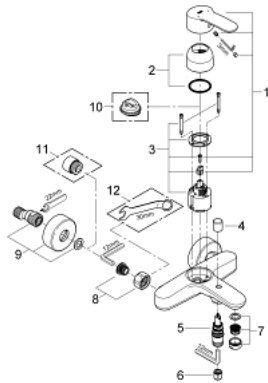

33 591 002 EUROSTYLE COSMOPOLITAN SINGLE-LEVER BATH MIXER 1/2"

PRODUCT DESCRIPTION

- Colour: chrome
- wall mounted
- metal lever
- GROHE SilkMove 46 mm ceramic cartridge
- GROHE LongLife finish
- adjustable flow rate limiter
- automatic diverter: bath/shower
- mousseur
- integrated non-return valve in the shower outlet 1/2"
- S-unions
- protected against backflow
- optional temperature limiter ref. no. 46 308
- min. recommended pressure 1.0 bar

33 591 002 EUROSTYLE COSMOPOLITAN SINGLE-LEVER BATH MIXER 1/2"

SPARE PARTS, 3月 2010 – now

1: Lever (Spare part-nr. 46752000)

2: Cap (Spare part-nr. 46427000)

3: Cartridge (Spare part-nr. 46048000)

4: Diverter knob (Spare part-nr. 64309000)

5: Diverter (Spare part-nr. 65655000)

6: Non-return valve (Spare part-nr. 08565000)

7: Mousseur (Spare part-nr. 13941000)

8: Screw connection 1/2" (Spare part-nr. 45044000)

9: S-union (Spare part-nr. 12662000)

10: Temperature limiter (Spare part-nr. 46308000)*

11: Extension 3/4", 20 mm (Spare part-nr. 0713000M)*

12: Special spanner (Spare part-nr. 19377000)*

* Optional accessories