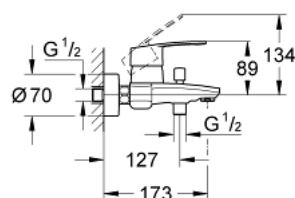

33 591 002 EUROSTYLE COSMOPOLITAN SINGLE-LEVER BATH MIXER 1/2"

PRODUCT DESCRIPTION

- Colour: chrome
- wall mounted
- metal lever
- GROHE SilkMove 46 mm ceramic cartridge
- GROHE LongLife finish
- adjustable flow rate limiter
- automatic diverter: bath/shower
- mousseur
- integrated non-return valve in the shower outlet 1/2"
- S-unions
- protected against backflow
- optional temperature limiter ref. no. 46 308
- min. recommended pressure 1.0 bar

33 591 002 EUROSTYLE COSMOPOLITAN SINGLE-LEVER BATH MIXER 1/2"

SPARE PARTS, 3月 2010 – now

1: Lever (Spare part-nr. 46752000)

2: Cap (Spare part-nr. 46427000)

3: Cartridge (Spare part-nr. 46048000)

4: Diverter knob (Spare part-nr. 64309000)

5: Diverter (Spare part-nr. 65655000)

6: Non-return valve (Spare part-nr. 08565000)

7: Mousseur (Spare part-nr. 13941000)

8: Screw connection 1/2" (Spare part-nr. 45044000)

9: S-union (Spare part-nr. 12662000)