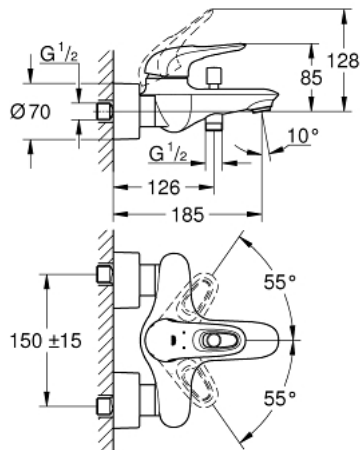

33 591 003 EUROSTYLE SINGLE-LEVER BATH/SHOWER MIXER

PRODUCT DESCRIPTION

- Colour: chrome
- wall mounted
- loop metal lever
- GROHE SilkMove 35 mm ceramic cartridge
- with temperature limiter
- GROHE LongLife finish
- adjustable flow rate limiter
- automatic diverter: bath/shower
- mousseur
- shower outlet 1/2" with integrated non-return valve
- covered S-unions
- metal wall escutcheons
- Protected against backflow

33 591 003 EUROSTYLE SINGLE-LEVER BATH/SHOWER MIXER

SPARE PARTS, January 2015 – now

- 1: Lever (Spare part-nr. 46940000)
- 2: Shield (Spare part-nr. 46436000)
- 3: Screw coupling (Spare part-nr. 46460000)
- 4: Cartridge (Spare part-nr. 46374000)
- 5: Diverter knob (Spare part-nr. 64309000)
- 6: Mousseur (Spare part-nr. 13952000)
- 7: Diverter (Spare part-nr. 65655000)
- 8: Non-return valve (Spare part-nr. 48276000)
- 9: Screw joint (Spare part-nr. 45044000)
- 10: S-union (Spare part-nr. 12693000)
- 11: Special spanner (Spare part-nr. 19377000)*
- 12: Extension set 1/2", 30 mm (Spare part-nr. 46238000)*