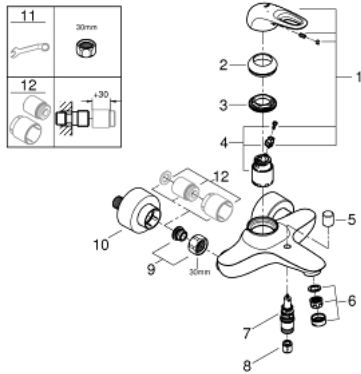

33 591 003 EUROSTYLE SINGLE-LEVER BATH/SHOWER MIXER

PRODUCT DESCRIPTION

- Colour: chrome
- wall mounted
- loop metal lever
- GROHE SilkMove 35 mm ceramic cartridge
- with temperature limiter
- GROHE LongLife finish
- adjustable flow rate limiter
- automatic diverter: bath/shower
- mousseur
- shower outlet 1/2" with integrated non-return valve
- covered S-unions
- metal wall escutcheons
- Protected against backflow

33 591 003 EUROSTYLE SINGLE-LEVER BATH/SHOWER MIXER

SPARE PARTS, January 2015 – now

- 1: Lever (Spare part-nr. 46940000)
- 2: Shield (Spare part-nr. 46436000)
- 3: Screw coupling (Spare part-nr. 46460000)
- 4: Cartridge (Spare part-nr. 46374000)
- 5: Diverter knob (Spare part-nr. 64309000)
- 6: Mousseur (Spare part-nr. 13952000)
- 7: Diverter (Spare part-nr. 65655000)
- 8: Non-return valve (Spare part-nr. 48276000)
- 9: Screw joint (Spare part-nr. 45044000)
- 10: S-union (Spare part-nr. 12693000)
- 11: Special spanner (Spare part-nr. 19377000)*
- 12: Extension set 1/2", 30 mm (Spare part-nr. 46238000)*