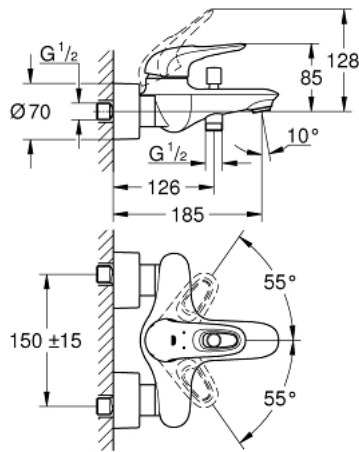

33 591 003 EUROSTYLE SINGLE-LEVER BATH MIXER 1/2"

PRODUCT DESCRIPTION

- Colour: chrome
- wall mounted
- loop metal lever
- GROHE SilkMove 35 mm ceramic cartridge
- with temperature limiter
- GROHE LongLife finish
- adjustable flow rate limiter
- automatic diverter: bath/shower
- mousseur
- shower outlet 1/2" with integrated non-return valve
- covered S-unions
- metal wall escutcheons
- protected against backflow

33 591 003 EUROSTYLE SINGLE-LEVER BATH MIXER 1/2"

SPARE PARTS, 1月 2015 – now

- 1: Lever (Spare part-nr. 46940000)
 - 2: Cap (Spare part-nr. 46436000)
 - 3: Screw coupling (Spare part-nr. 46460000)
 - 4: Cartridge (Spare part-nr. 46374000)
 - 5: Diverter knob (Spare part-nr. 64309000)
 - 6: Mousseur (Spare part-nr. 13952000)
 - 7: Diverter (Spare part-nr. 65655000)
 - 8: Non-return valve (Spare part-nr. 48276000)
 - 9: Screw connection 1/2" (Spare part-nr. 45044000)
 - 10: S-union (Spare part-nr. 12693000)
 - 11: Special spanner (Spare part-nr. 19377000)*
 - 12: Extension set, 30 mm (Spare part-nr. 46238000)*
- * Optional accessories