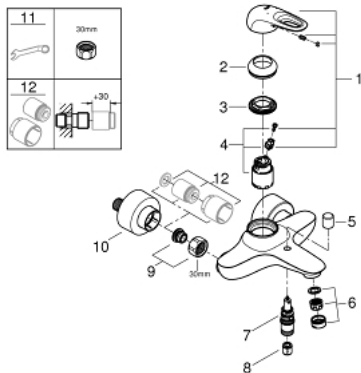

33 591 003 EUROSTYLE SINGLE-LEVER BATH MIXER 1/2"

PRODUCT DESCRIPTION

- Colour: chrome
- wall mounted
- loop metal lever
- GROHE SilkMove 35 mm ceramic cartridge
- with temperature limiter
- GROHE LongLife finish
- adjustable flow rate limiter
- automatic diverter: bath/shower
- mousseur
- shower outlet 1/2" with integrated non-return valve
- covered S-unions
- metal wall escutcheons
- protected against backflow

33 591 003 EUROSTYLE SINGLE-LEVER BATH MIXER 1/2"

SPARE PARTS, 1月 2015 – now

- 1: Lever (Spare part-nr. 46940000)
 - 2: Cap (Spare part-nr. 46436000)
 - 3: Screw coupling (Spare part-nr. 46460000)
 - 4: Cartridge (Spare part-nr. 46374000)
 - 5: Diverter knob (Spare part-nr. 64309000)
 - 6: Mousseur (Spare part-nr. 13952000)
 - 7: Diverter (Spare part-nr. 65655000)
 - 8: Non-return valve (Spare part-nr. 48276000)
 - 9: Screw connection 1/2" (Spare part-nr. 45044000)
 - 10: S-union (Spare part-nr. 12693000)
 - 11: Special spanner (Spare part-nr. 19377000)*
 - 12: Extension set, 30 mm (Spare part-nr. 46238000)*
- * Optional accessories